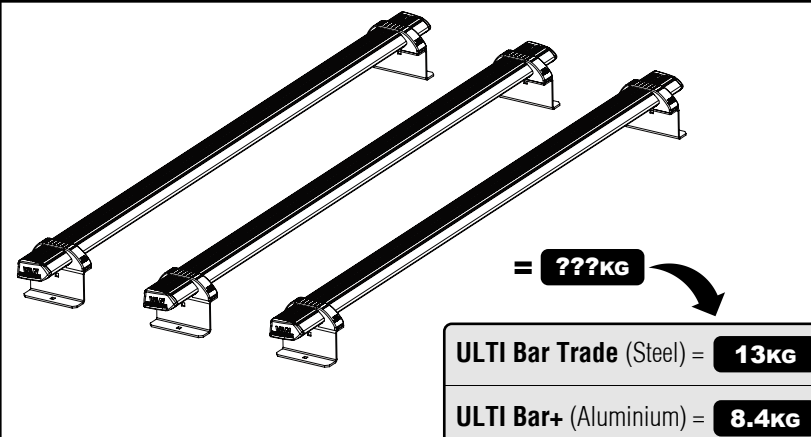

350-3

Vehicle:
Nissan Interstar 2025 on
Renault Master 2025 on
Wheel Base: L2
Roof Height: H2
Rear Doors: Twin