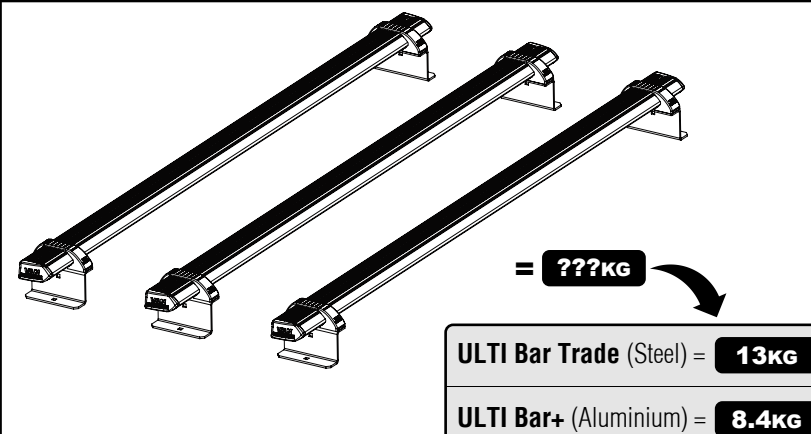

350-3

Vehicle:
Nissan Interstar 2025 on
Renault Master 2025 on
Wheel Base: L3
Roof Height: H2
Rear Doors: Twin