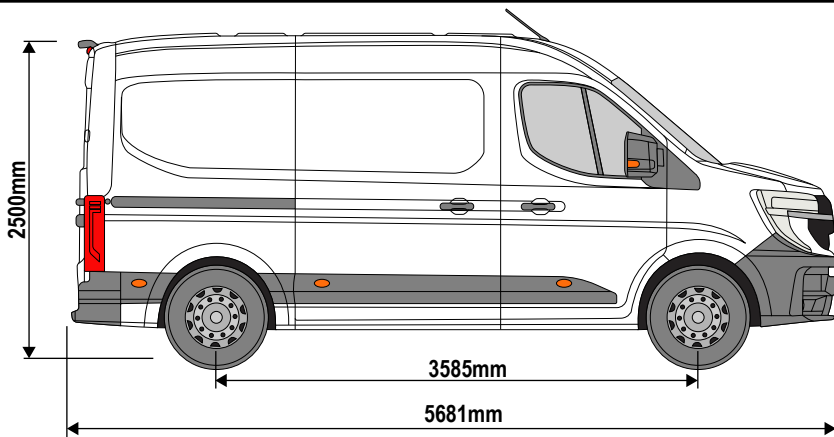

Vehicle:
Nissan Interstar 2025 on
Renault Master 2025 on
Wheel Base: L2
Roof Height: H2
Rear Doors: Twin

350-3

Vehicle:
Nissan Interstar 2025 on
Renault Master 2025 on
Wheel Base: L3
Roof Height: H2
Rear Doors: Twin