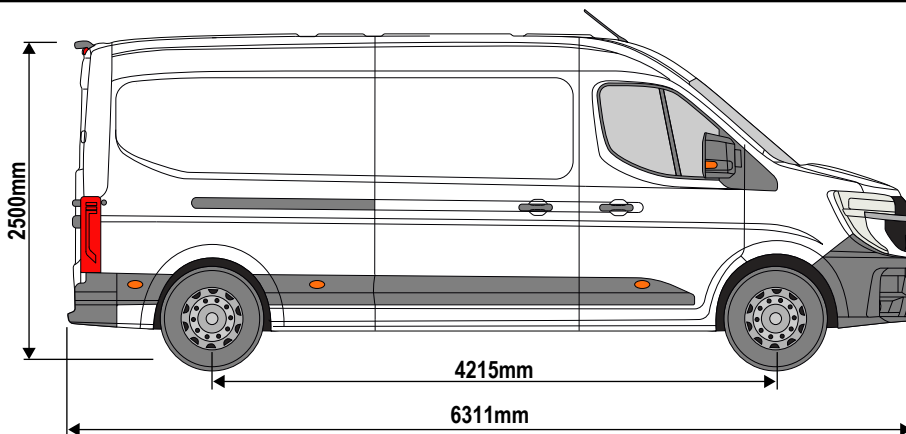

Vehicle:
Nissan Interstar 2025 on
Renault Master 2025 on
Wheel Base: L2
Roof Height: H2
Rear Doors: Twin

350-3

Vehicle:
Nissan Interstar 2025 on
Renault Master 2025 on
Wheel Base: L3
Roof Height: H2
Rear Doors: Twin