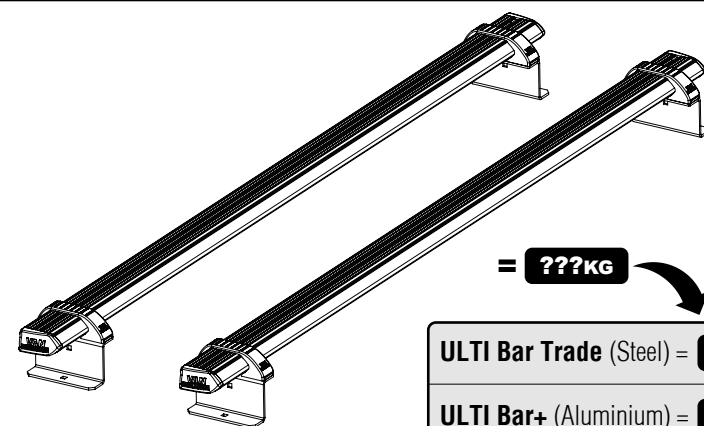

Customercare@van-guard.co.uk
UK +44 (0) 1392 368 351

ULTI Bar Trade
(Steel)

ULTI Bar+
(Aluminium)

351-2

Vehicle:
Maxus Deliver 7 2023 on
Wheel Base: L1
Roof Height: H1
Rear Doors: Twin

351-2

Vehicle:
Maxus Deliver 7 2023 on
Wheel Base: L2
Roof Height: H1
Rear Doors: Twin