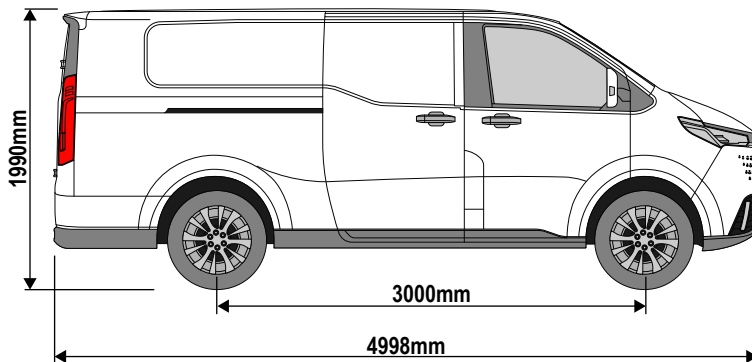

Customercare@van-guard.co.uk
UK +44 (0) 1392 368 351

ULTI Bar Trade
(Steel)

ULTI Bar+
(Aluminium)

351-2

Vehicle:
Maxus Deliver 7 2023 on
Wheel Base: L1
Roof Height: H1
Rear Doors: Twin

351-2

Vehicle:
Maxus Deliver 7 2023 on
Wheel Base: L2
Roof Height: H1
Rear Doors: Twin