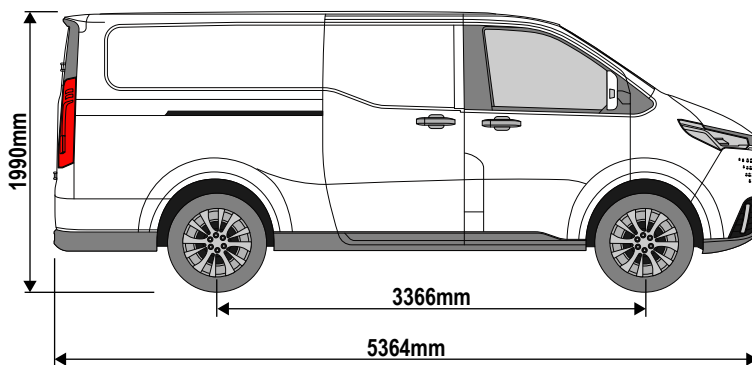

Customercare@van-guard.co.uk
UK +44 (0) 1392 368 351

ULTI Bar Trade
(Steel)

ULTI Bar+
(Aluminium)

351-2

Vehicle:
Maxus Deliver 7 2023 on
Wheel Base: L1
Roof Height: H1
Rear Doors: Twin

351-2

Vehicle:
Maxus Deliver 7 2023 on
Wheel Base: L2
Roof Height: H1
Rear Doors: Twin