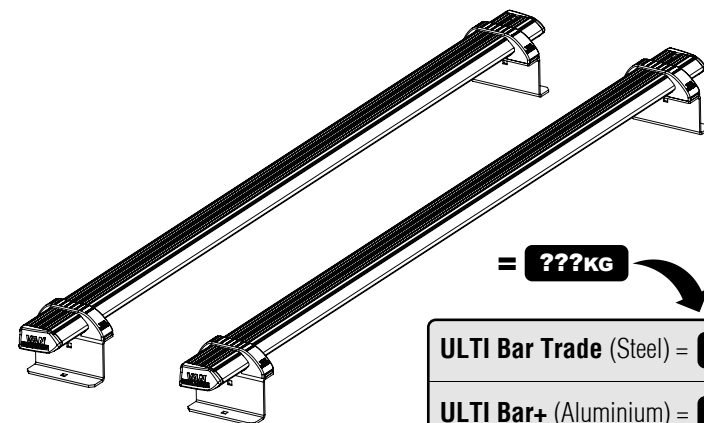

Customercare@van-guard.co.uk
UK +44 (0) 1392 368 351

ULTI Bar Trade
(Steel)

ULTI Bar+
(Aluminium)

351-2

Vehicle:
Maxus Deliver 7 2023 on
Wheel Base: L1
Roof Height: H1
Rear Doors: Twin

351-2

Vehicle:
Maxus Deliver 7 2023 on
Wheel Base: L2
Roof Height: H1
Rear Doors: Twin