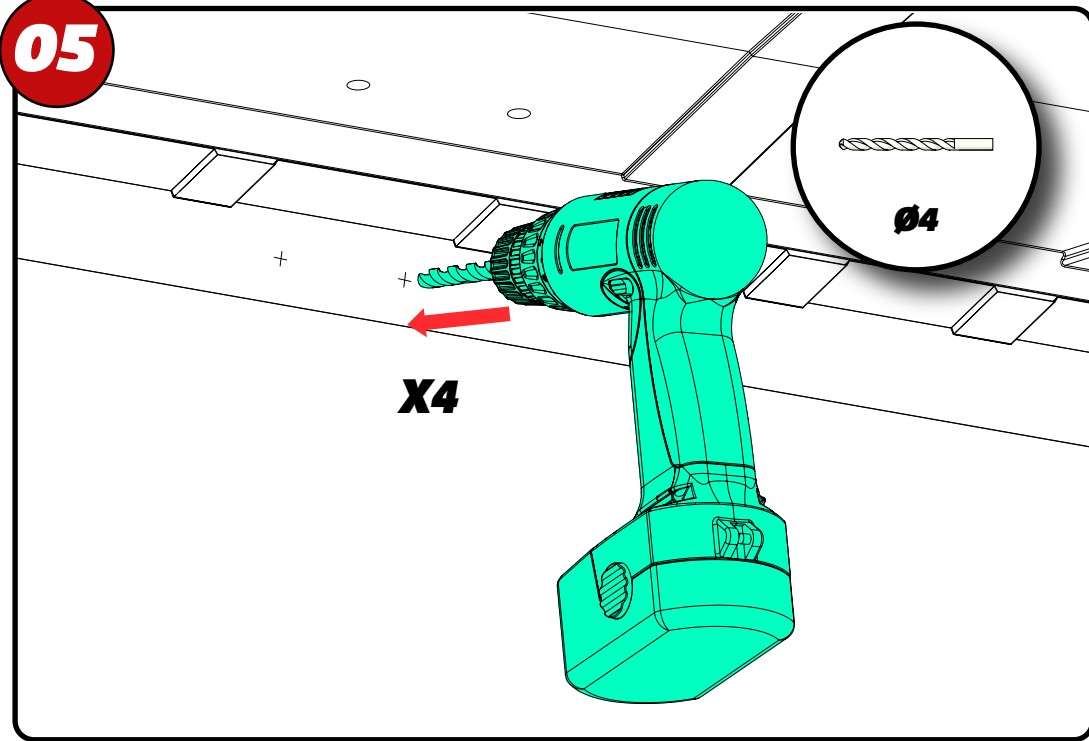

ULTI Bar Trade (Steel) =	16KG
ULTI Bar+ (Aluminium) =	10.4KG

01

1669

02

03

04

05

06