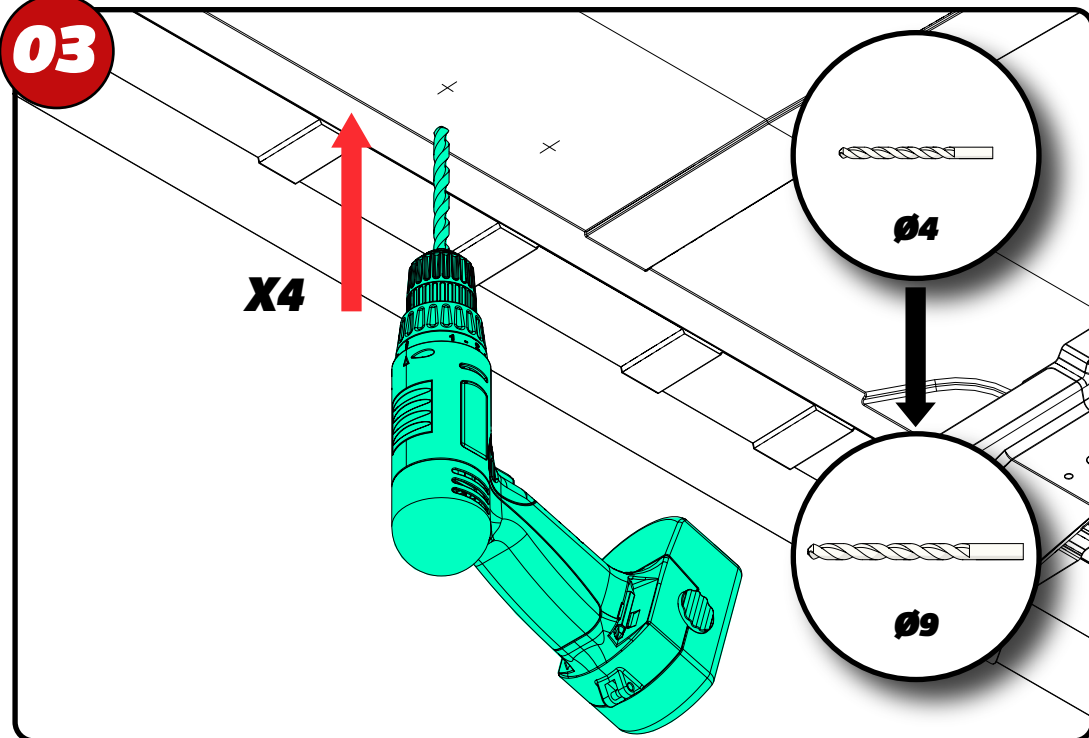

ULTI Bar Trade (Steel) =	16KG
ULTI Bar+ (Aluminium) =	10.4KG

01

1669

02

03

04

05

06