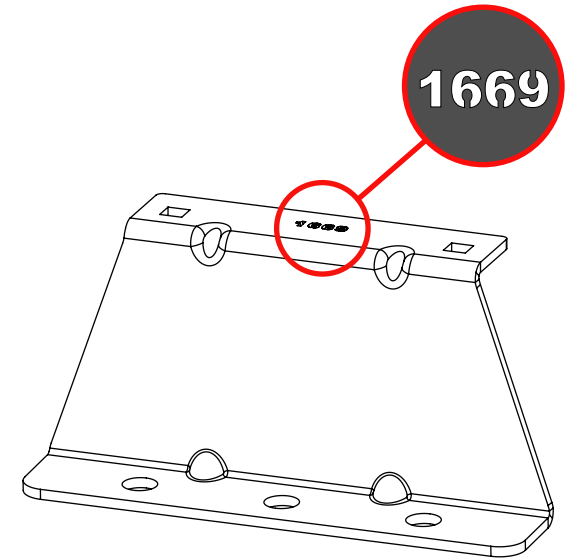

ULTI Bar Trade (Steel) =	16KG
ULTI Bar+ (Aluminium) =	10.4KG

01

1669

02

03

04

05

06