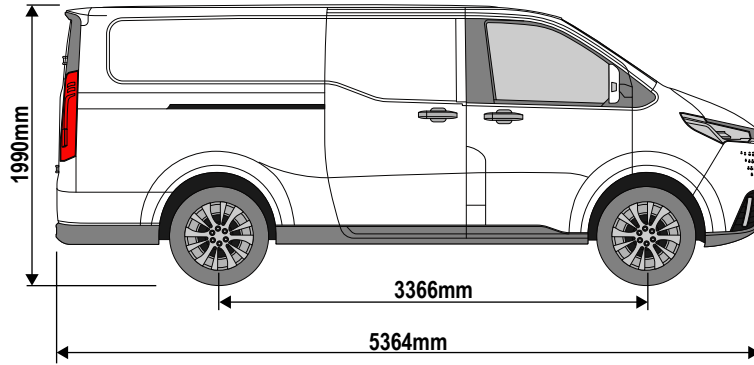

Van Guard Accessories Ltd
 Fair Oak Close, Exeter Airport Business Park,
 Exeter, Devon, EX5 2UL
www.van-guard.co.uk

351-4

Vehicle:
Maxus Deliver 7 2023 on
Wheel Base: L2
Roof Height: H1
Rear Doors: Twin