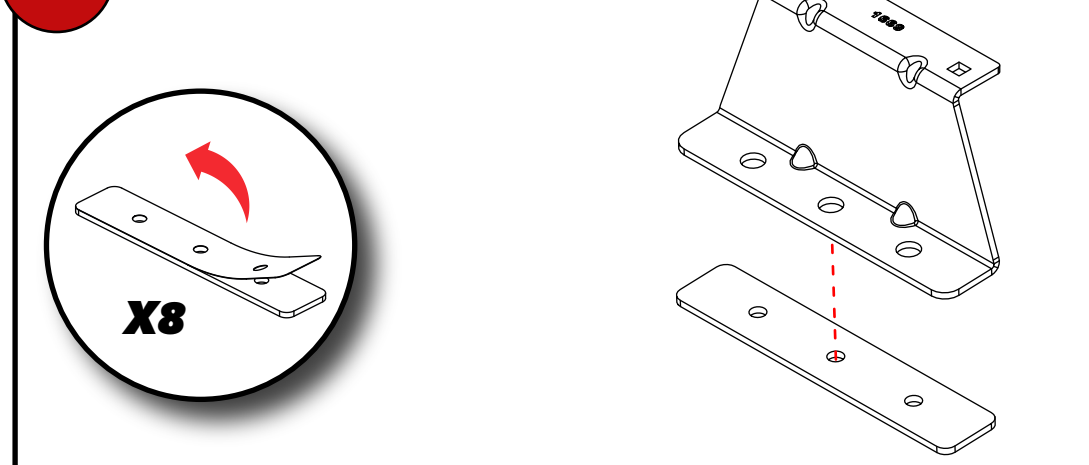

08

09

10

11

EN - STICK GASKETS TO ALL BRACKETS
DE - KLEBEN SIE DIE DICHTUNG AN ALLEN HALTERUNGEN
FR - COUSSINETS ADHÉSIFS À TOUTS LES SUPPORTS
NL - PLAK PAKKING OP ALLE BEUGELS
ES - PEGA LAS ALMOHADILLAS A TODOS LOS SOPORTES
IT - ADESIVI GUARNIZIONI A TUTTE LE STAFFE

SV - FÄST GUMMI PÅ ALLA FÄSTEN
DA - KLÆB GUMMI PÅ ALLE BESLAG
NO - PLIST GUMMI PÅ ALLE BRAKKETER
PL - NAKLEJ USZCZELKI DO WSZYSTKICH WSPORNIKÓW
CS - PŘILEPTE TĚSNĚNÍ NA VŠECHNY DRŽÁKY