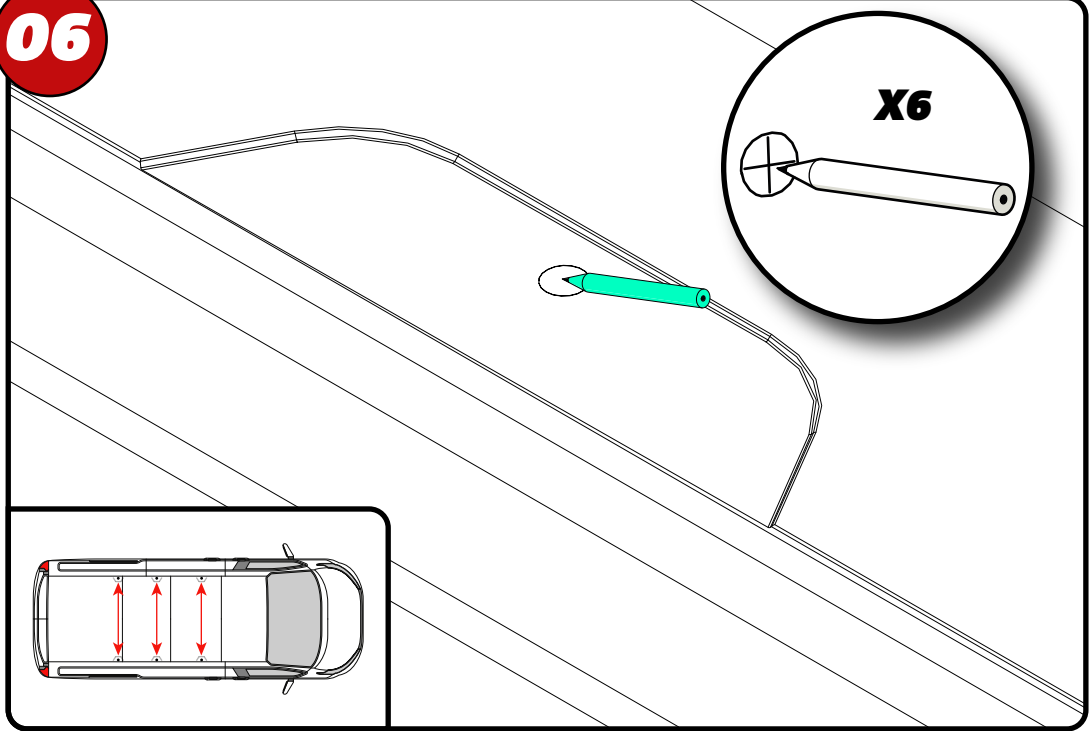

ULTI Bar Trade (Steel) =	16KG
ULTI Bar+ (Aluminium) =	10.4KG

01

1669

02

03

04

05

06