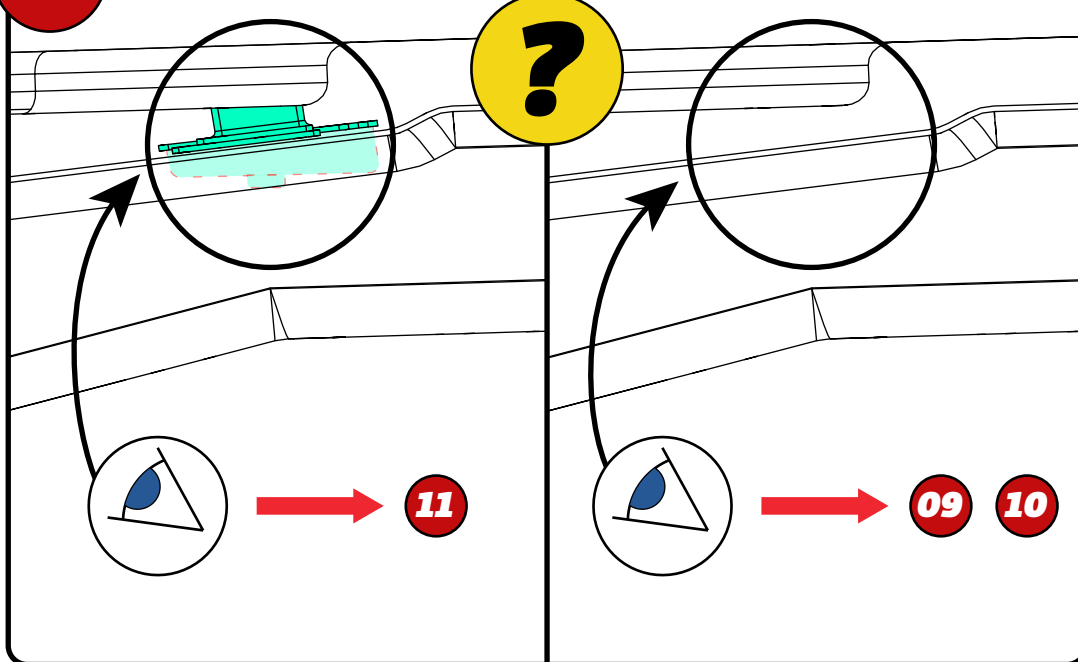

08

09

10

11

EN - STICK GASKETS TO ALL BRACKETS
DE - KLEBEN SIE DIE DICHTUNG AN ALLEN HALTERUNGEN
FR - COUSSINETS ADHÉSIFS À TOUTS LES SUPPORTS
NL - PLAK PAKKING OP ALLE BEUGELS
ES - PEGA LAS ALMOHADILLAS A TODOS LOS SOPORTES
IT - ADESIVI GUARNIZIONI A TUTTE LE STAFFE

SV - FÄST GUMMI PÅ ALLA FÄSTEN
DA - KLÆB GUMMI PÅ ALLE BESLAG
NO - PLIST GUMMI PÅ ALLE BRAKKETER
PL - NAKLEJ USZCZELKI DO WSZYSTKICH WSPORNIKÓW
CS - PŘILEPTE TĚSNĚNÍ NA VŠECHNY DRŽÁKY