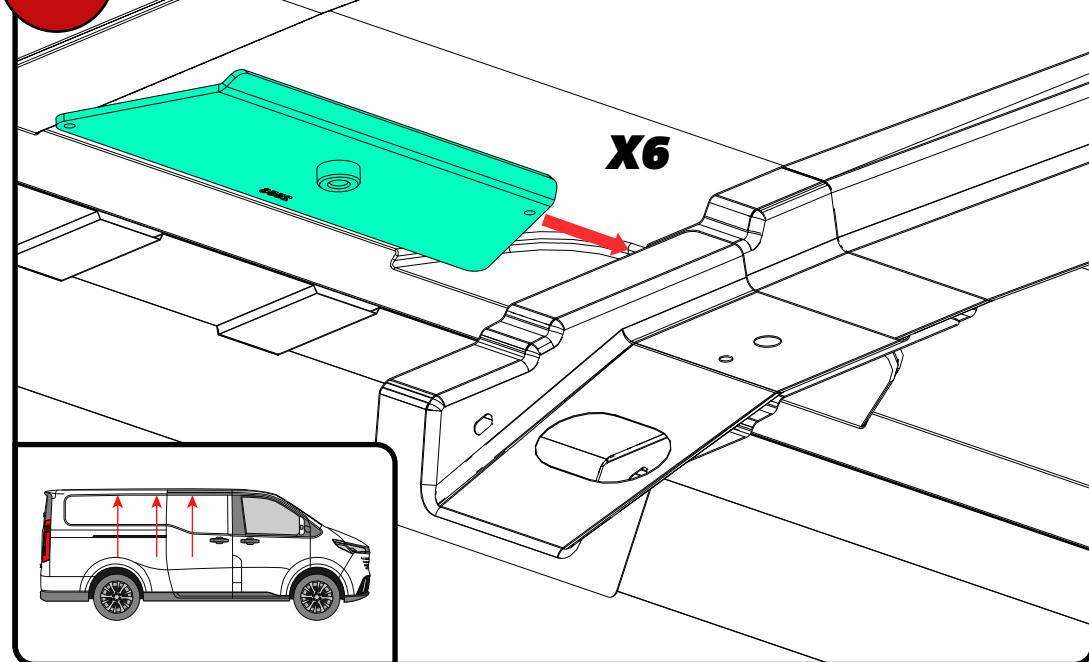

08

09

10

11

EN - STICK GASKETS TO ALL BRACKETS
DE - KLEBEN SIE DIE DICHTUNG AN ALLEN HALTERUNGEN
FR - COUSSINETS ADHÉSIFS À TOUTS LES SUPPORTS
NL - PLAK PAKKING OP ALLE BEUGELS
ES - PEGA LAS ALMOHADILLAS A TODOS LOS SOPORTES
IT - ADESIVI GUARNIZIONI A TUTTE LE STAFFE

SV - FÄST GUMMI PÅ ALLA FÄSTEN
DA - KLÆB GUMMI PÅ ALLE BESLAG
NO - PLIST GUMMI PÅ ALLE BRAKKETER
PL - NAKLEJ USZCZELKI DO WSZYSTKICH WSPORNIKÓW
CS - PŘILEPTE TĚSNĚNÍ NA VŠECHNY DRŽÁKY