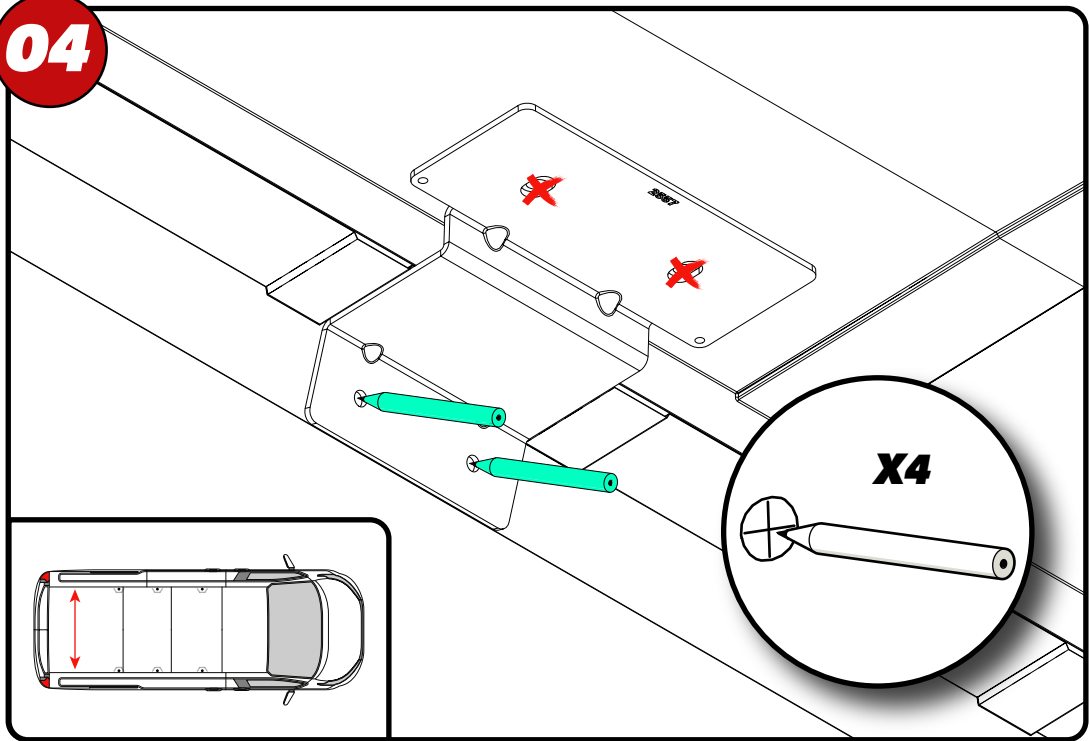

ULTI Bar Trade (Steel) =	16KG
ULTI Bar+ (Aluminium) =	10.4KG

01

1669

02

03

04

05

06