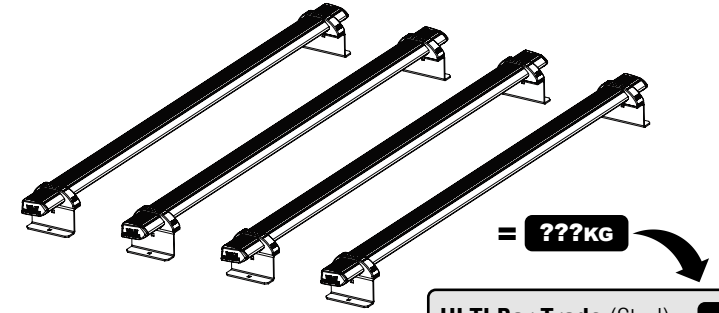

351-4

Vehicle:
Maxus Deliver 7 2023 on
Wheel Base: L2
Roof Height: H1
Rear Doors: Twin

ULTI Bar Trade (Steel) =	16KG
ULTI Bar+ (Aluminium) =	10.4KG