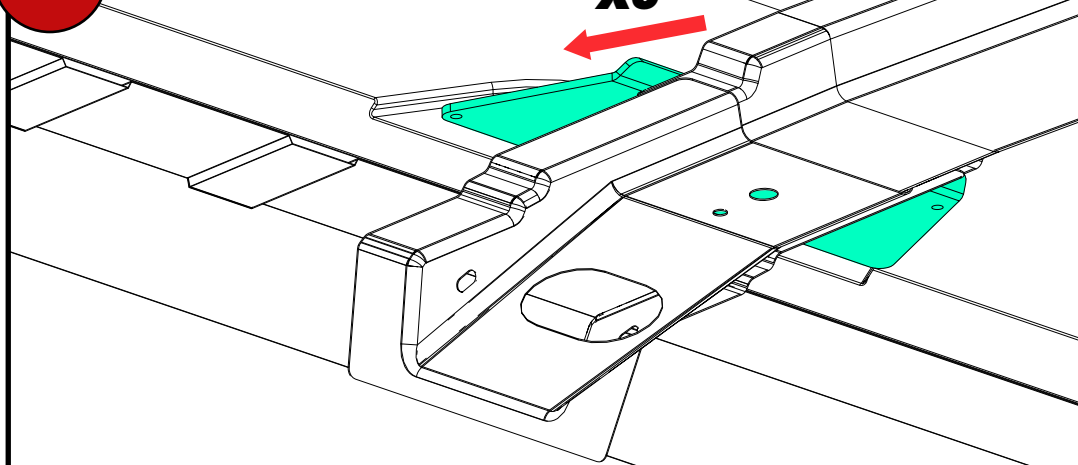

08

09

10

11

EN - STICK GASKETS TO ALL BRACKETS
DE - KLEBEN SIE DIE DICHTUNG AN ALLEN HALTERUNGEN
FR - COUSSINETS ADHÉSIFS À TOUTS LES SUPPORTS
NL - PLAK PAKKING OP ALLE BEUGELS
ES - PEGA LAS ALMOHADILLAS A TODOS LOS SOPORTES
IT - ADESIVI GUARNIZIONI A TUTTE LE STAFFE

SV - FÄST GUMMI PÅ ALLA FÄSTEN
DA - KLÆB GUMMI PÅ ALLE BESLAG
NO - PLIST GUMMI PÅ ALLE BRAKKETER
PL - NAKLEJ USZCZELKI DO WSZYSTKICH WSPORNIKÓW
CS - PŘILEPTE TĚSNĚNÍ NA VŠECHNY DRŽÁKY