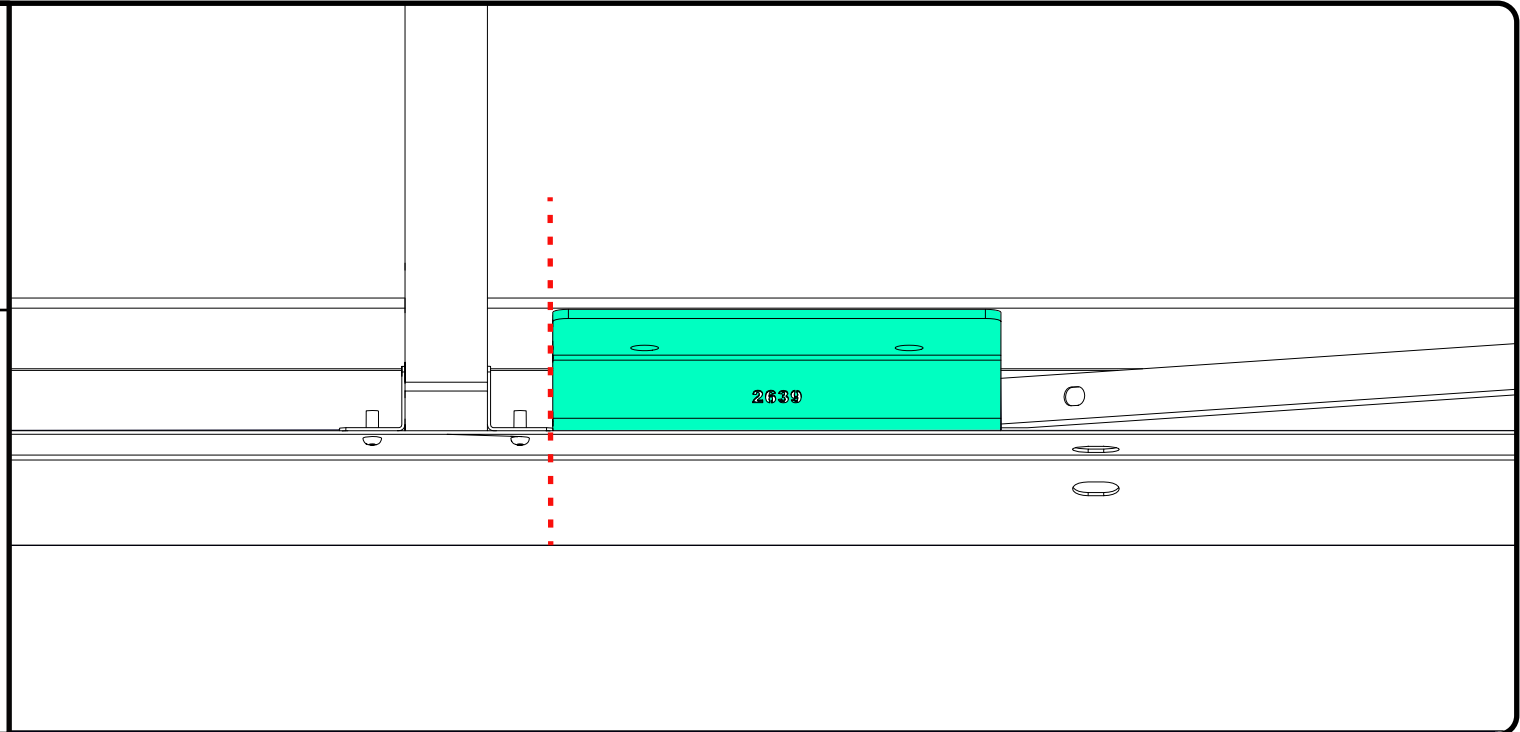

Customercare@van-guard.co.uk
UK +44 (0) 1392 368 351

MA6166

ULTI Bar Trade
(Steel)

MA6167

ULTI Bar+
(Aluminium)

353-2

Vehicle:
 Maxus eDeliver 3 2020 -
Wheel Base: L1
Roof Height: H1
Rear Doors: Twin

01

2637

02

X2
AS3874

322mm

03

X2
AS3875

04

05**X8****Ø4****Ø9****06****X4****15Nm****07****X8****Ø4****Ø9****08****X4**