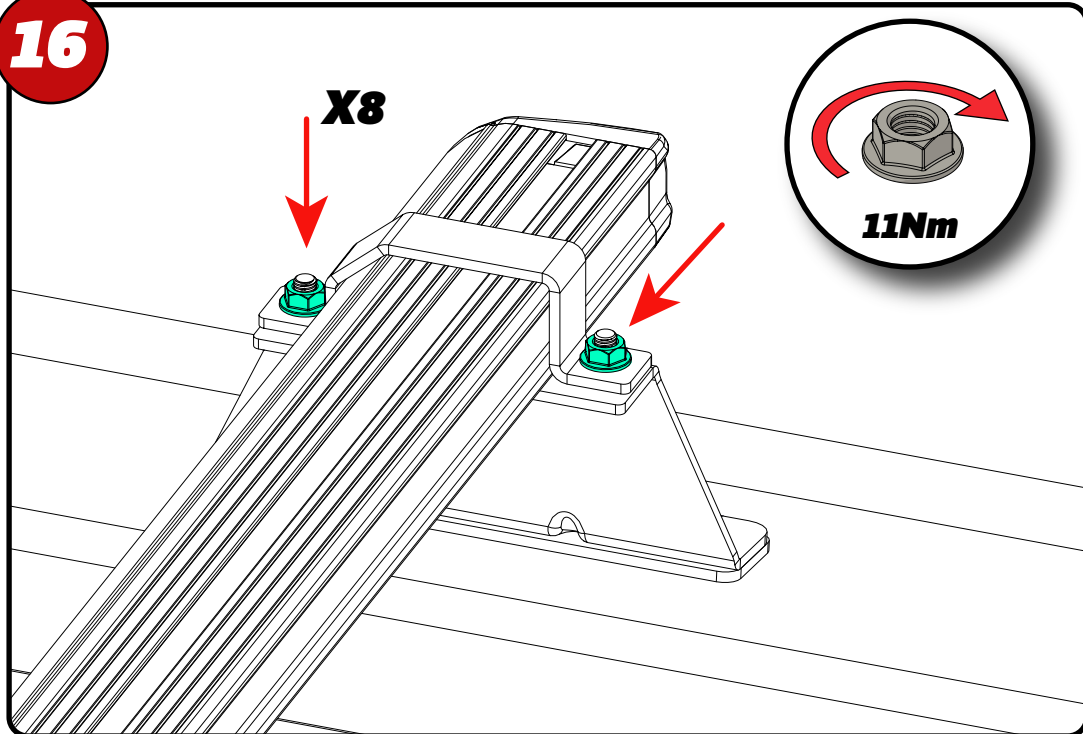

15

16

17

18

**MAX
???KG**

**MAX
???KG**

ULTI Bar Trade
(Steel)

**MAX
60KG**