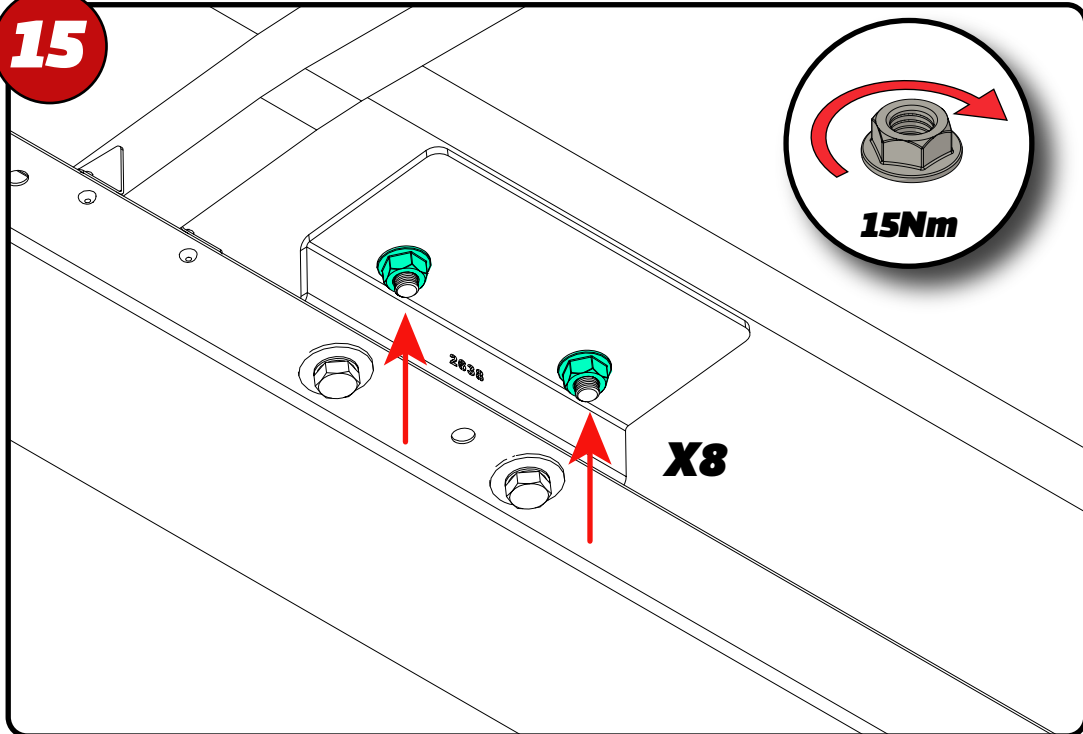

15

16

17

18

**MAX
???KG**

**MAX
???KG**

ULTI Bar Trade
(Steel)

**MAX
60KG**