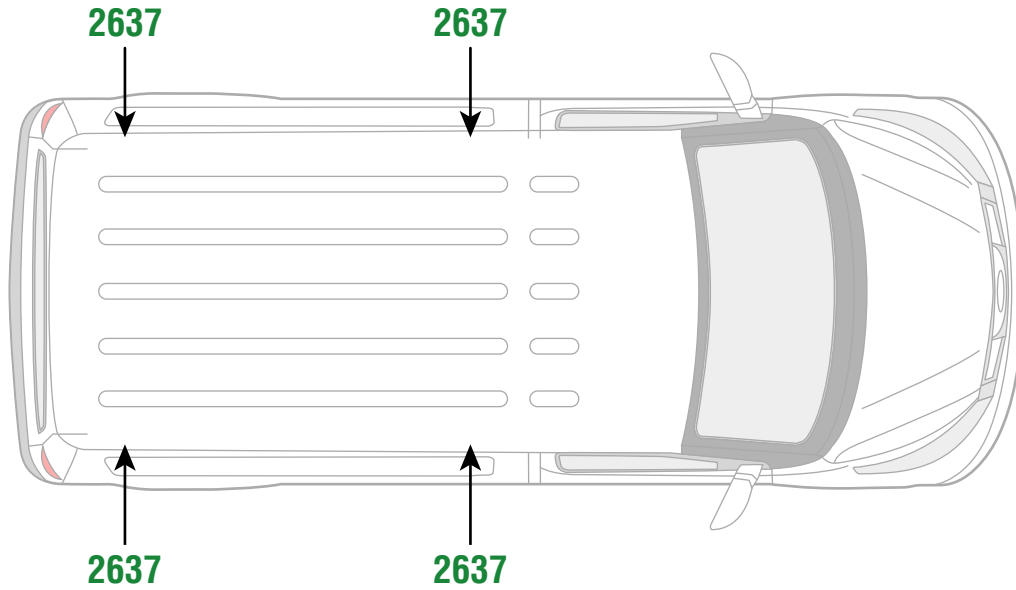

Customercare@van-guard.co.uk
UK +44 (0) 1392 368 351

MA6166

ULTI Bar Trade
(Steel)

MA6167

ULTI Bar+
(Aluminium)

353-2

Vehicle:
 Maxus eDeliver 3 2020 -
Wheel Base: L1
Roof Height: H1
Rear Doors: Twin

01