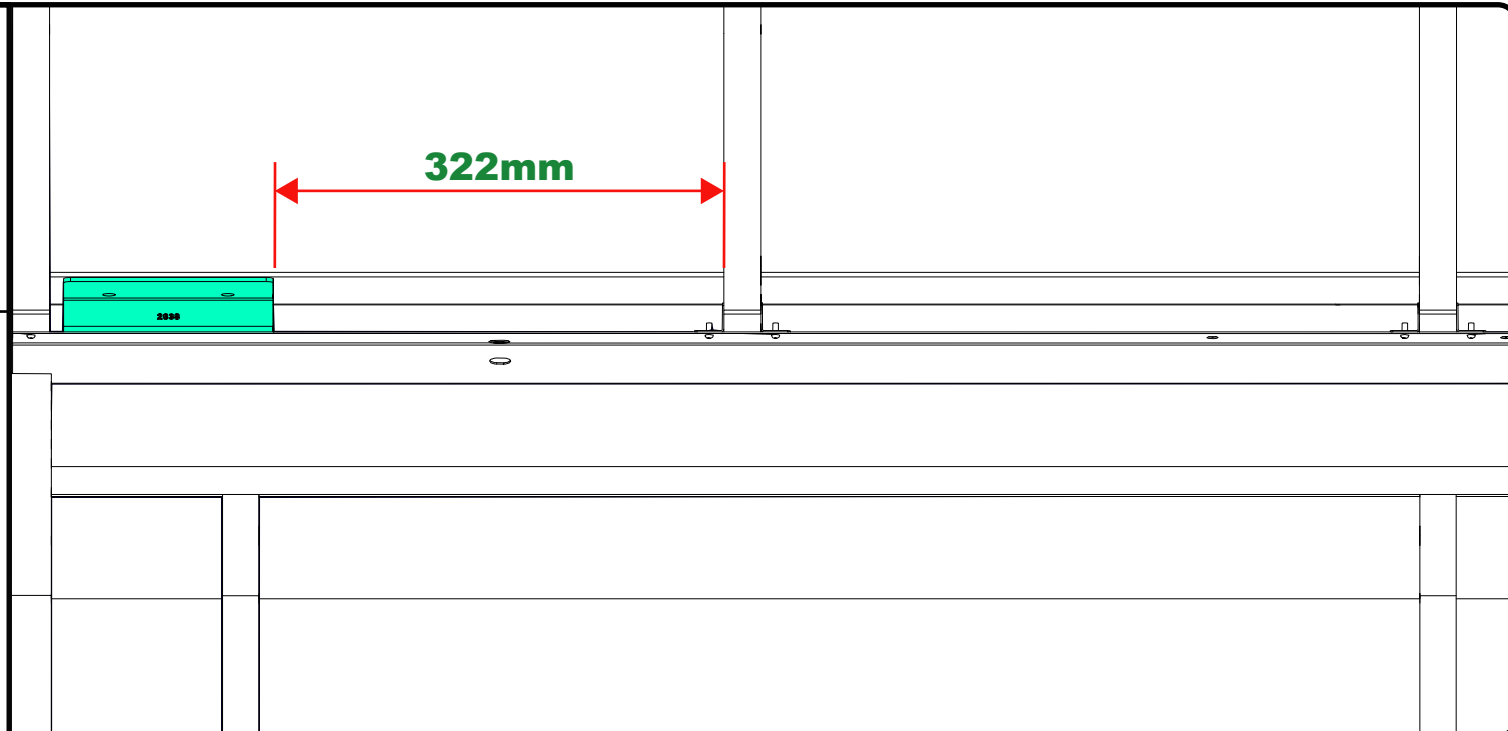

Customercare@van-guard.co.uk
UK +44 (0) 1392 368 351

MA6166

ULTI Bar Trade
(Steel)

MA6167

ULTI Bar+
(Aluminium)

353-2

Vehicle:
 Maxus eDeliver 3 2020 -
Wheel Base: L1
Roof Height: H1
Rear Doors: Twin

01

2637

02

X2
AS3874

322mm

03

X2
AS3875

04

05**X8****Ø4****Ø9****06****X4****15Nm****07****X8****Ø4****Ø9****08****X4**