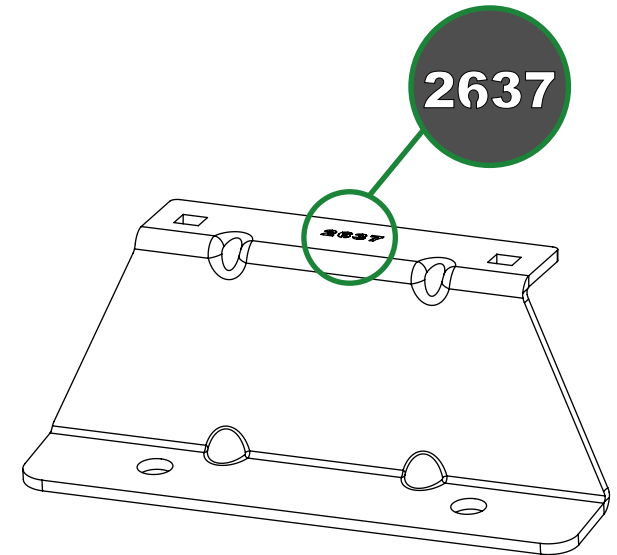

01

2637

02

X2
AS3874

322mm