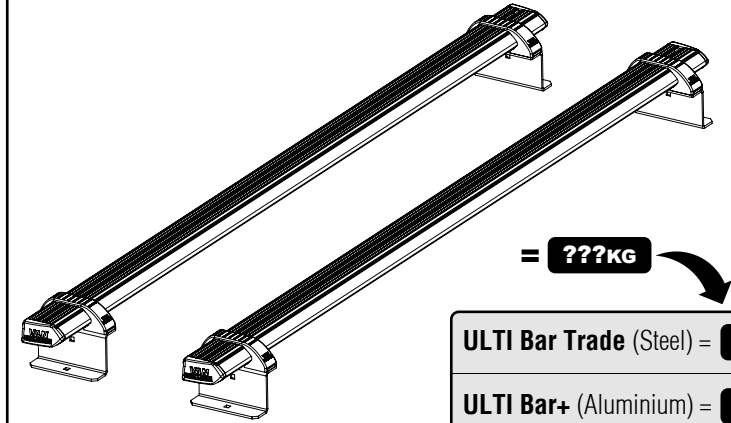

Customercare@van-guard.co.uk
UK +44 (0) 1392 368 351

MA6166

ULTI Bar Trade
(Steel)

MA6167

ULTI Bar+
(Aluminium)

353-2

Vehicle:
 Maxus eDeliver 3 2020 -
Wheel Base: L1
Roof Height: H1
Rear Doors: Twin

01