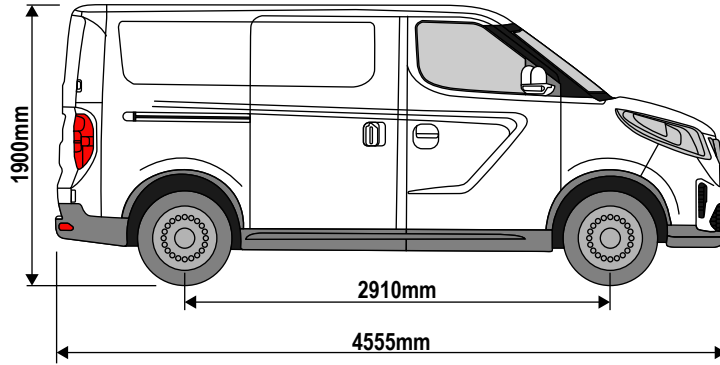

Customercare@van-guard.co.uk
UK +44 (0) 1392 368 351

MA6166

ULTI Bar Trade
(Steel)

MA6167

ULTI Bar+
(Aluminium)

353-2

Vehicle:
 Maxus eDeliver 3 2020 -
Wheel Base: L1
Roof Height: H1
Rear Doors: Twin

01