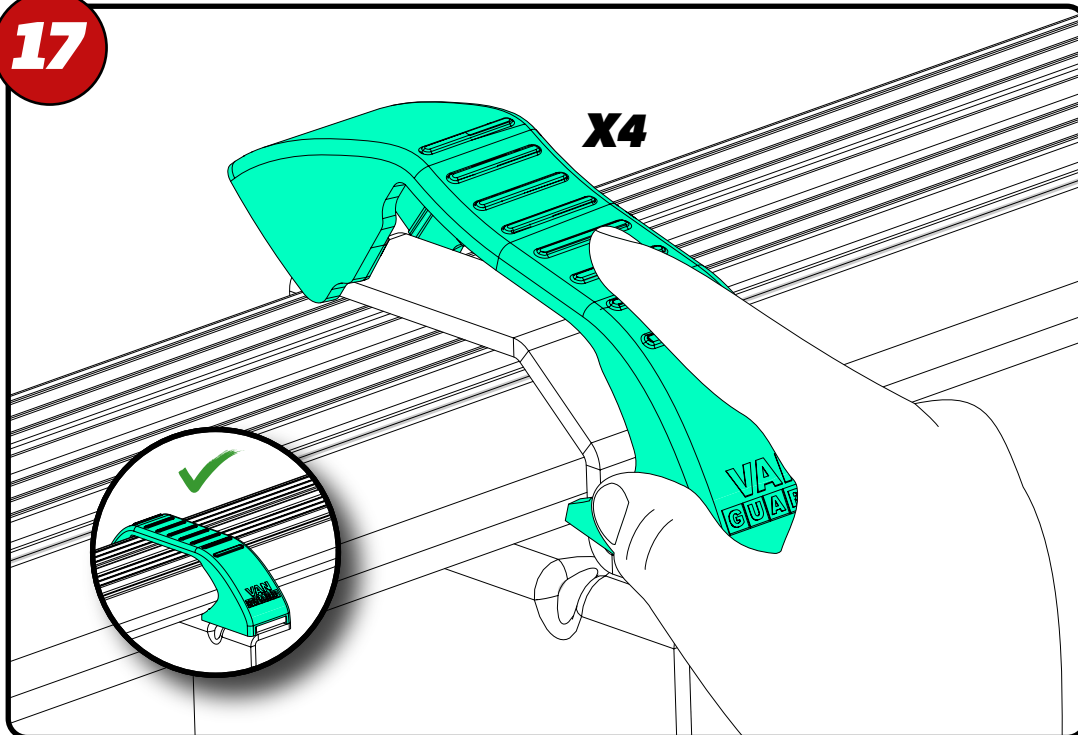

15

16

17

18

**MAX
???KG**

**MAX
???KG**

ULTI Bar Trade
(Steel)

**MAX
60KG**