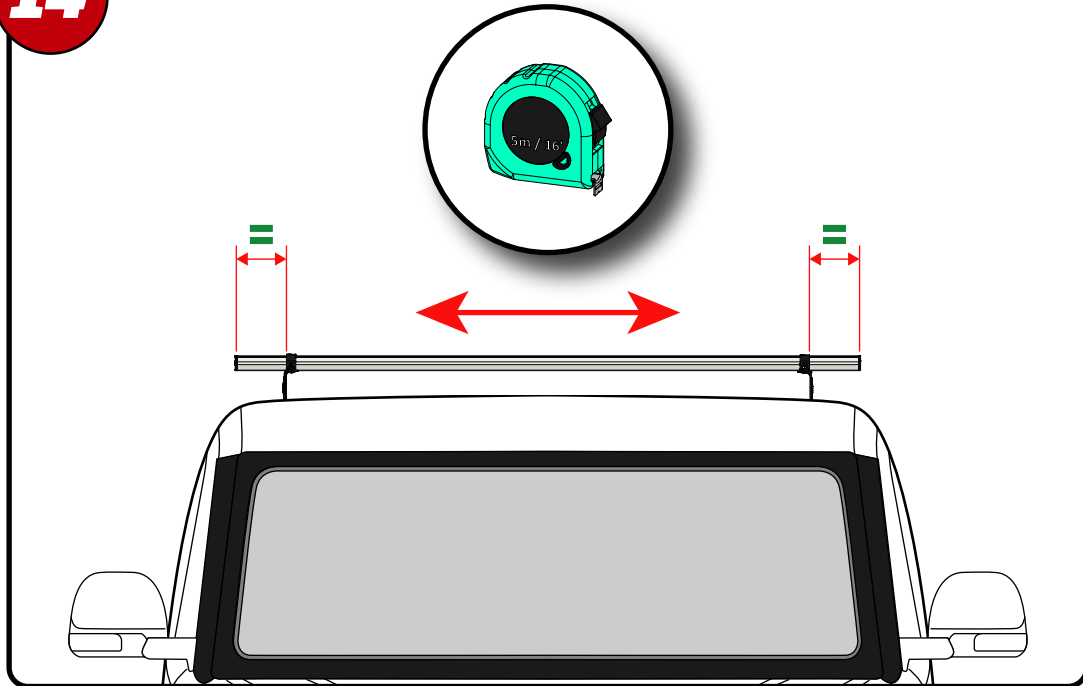

15

16

17

18

**MAX
???KG**

**MAX
???KG**

ULTI Bar Trade
(Steel)

**MAX
60KG**