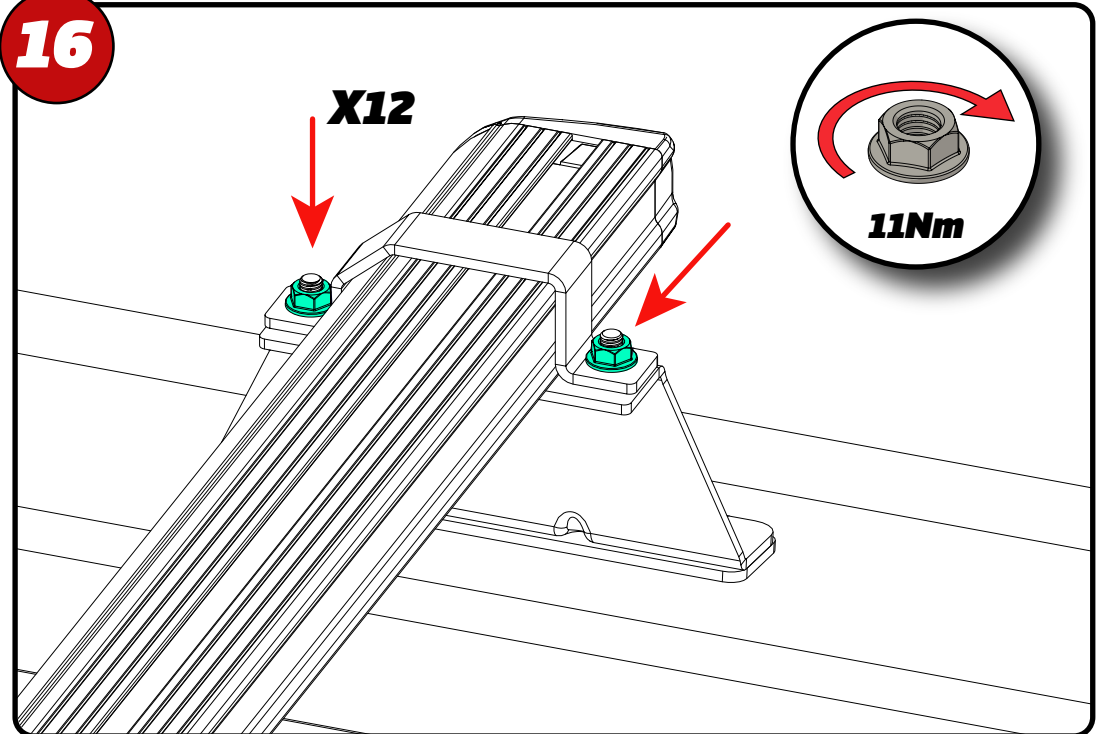

16

17

18

MAX ???KG

MAX ???KG

MAX 60KG

ULTI Bar Trade
(Steel)

X1