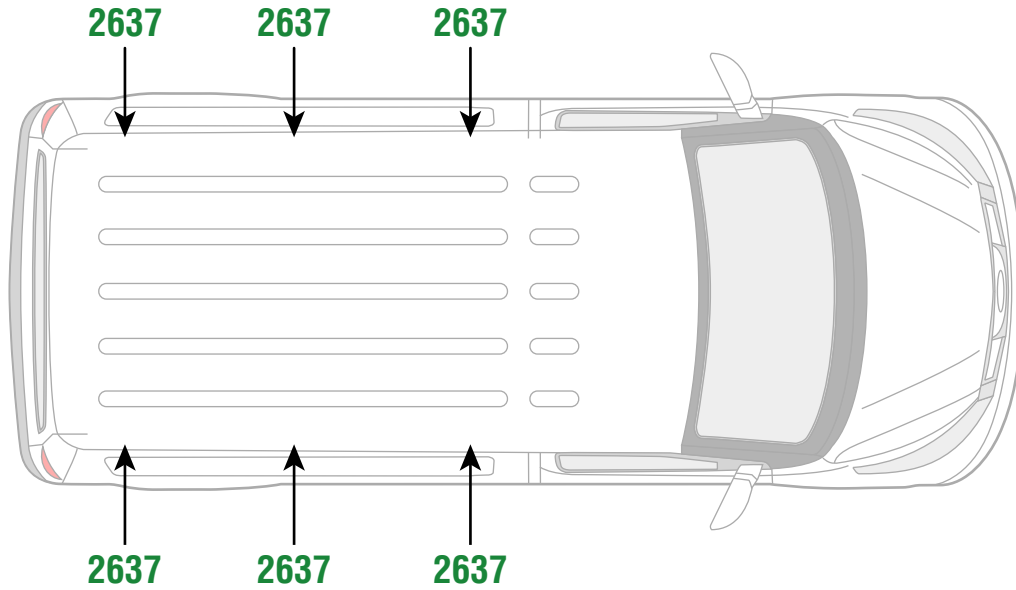

Customercare@van-guard.co.uk
UK +44 (0) 1392 368 351

MA6166

ULTI Bar Trade
(Steel)

MA6167

ULTI Bar+
(Aluminium)

353-3

Vehicle:
Maxus eDeliver 3 2020 -
Wheel Base: L1
Roof Height: H1
Rear Doors: Twin

01