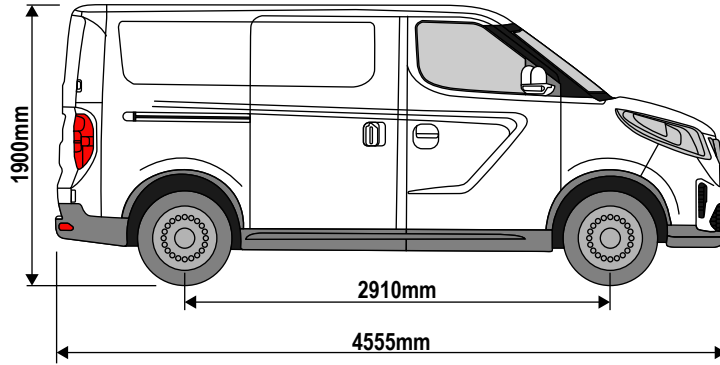

Customercare@van-guard.co.uk
UK +44 (0) 1392 368 351

MA6166

ULTI Bar Trade
(Steel)

MA6167

ULTI Bar+
(Aluminium)

353-3

Vehicle:
Maxus eDeliver 3 2020 -
Wheel Base: L1
Roof Height: H1
Rear Doors: Twin

01