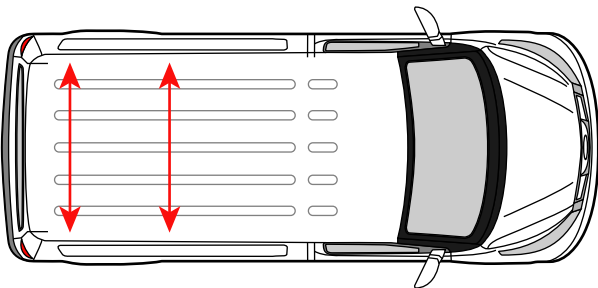

02

X4
AS3874