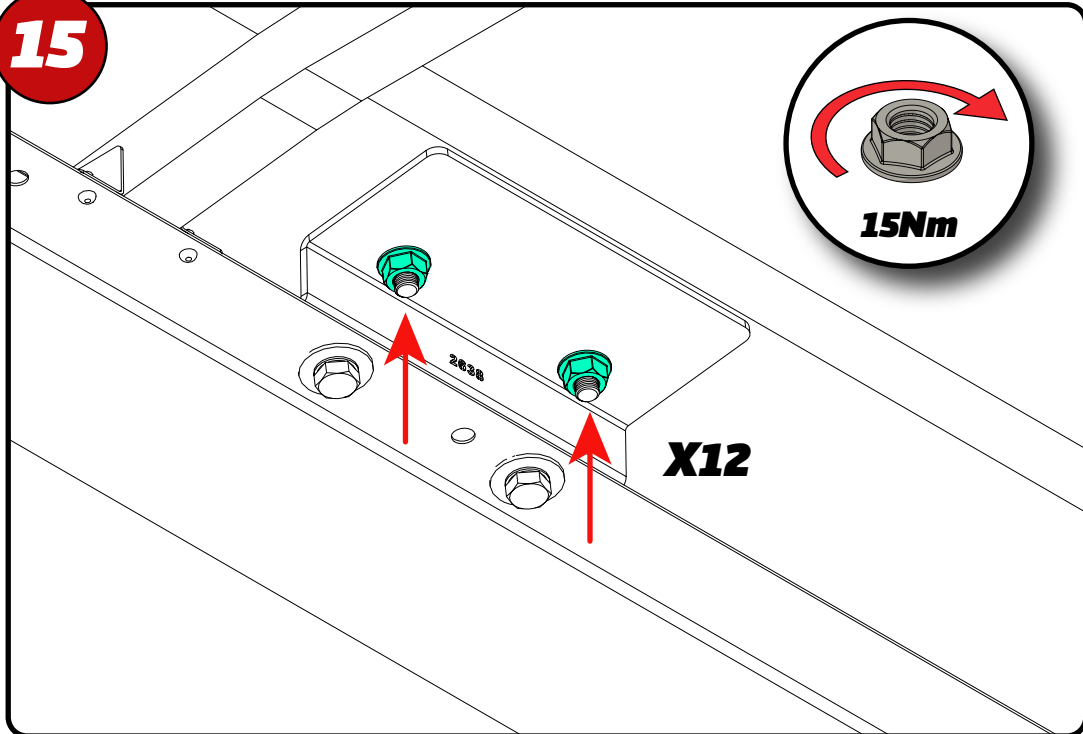

16

17

18

MAX ???KG

MAX ???KG

MAX 60KG

ULTI Bar Trade
(Steel)

X1