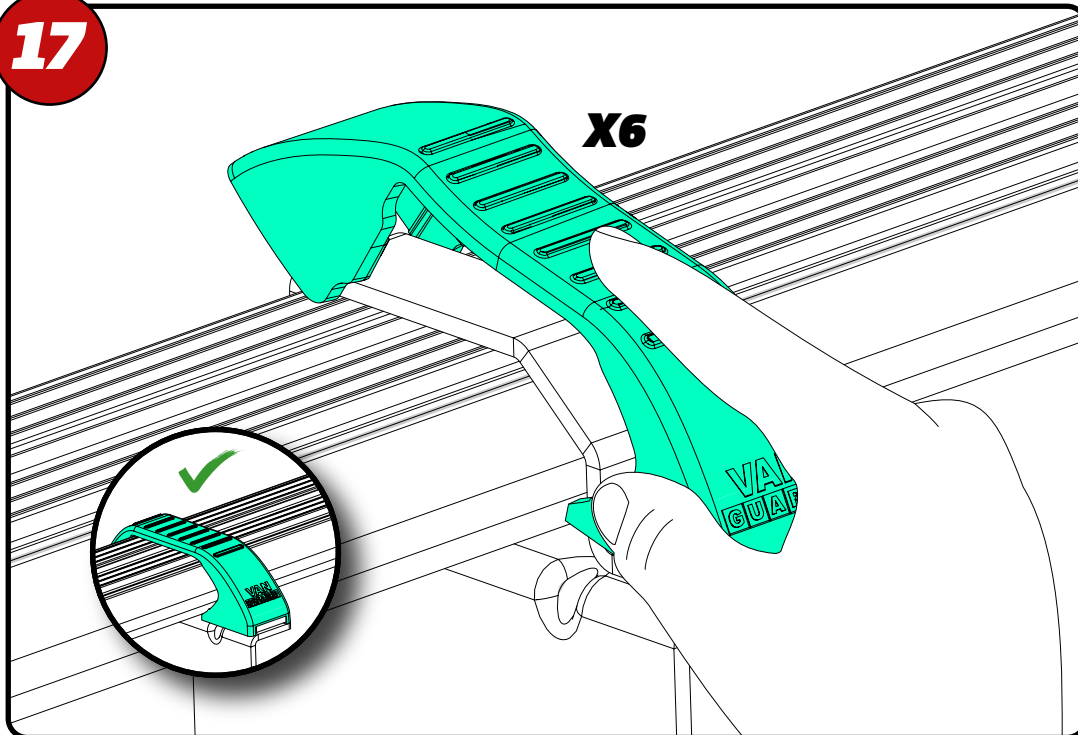

16

17

18

MAX ???KG

MAX ???KG

MAX 60KG

ULTI Bar Trade
(Steel)

X1