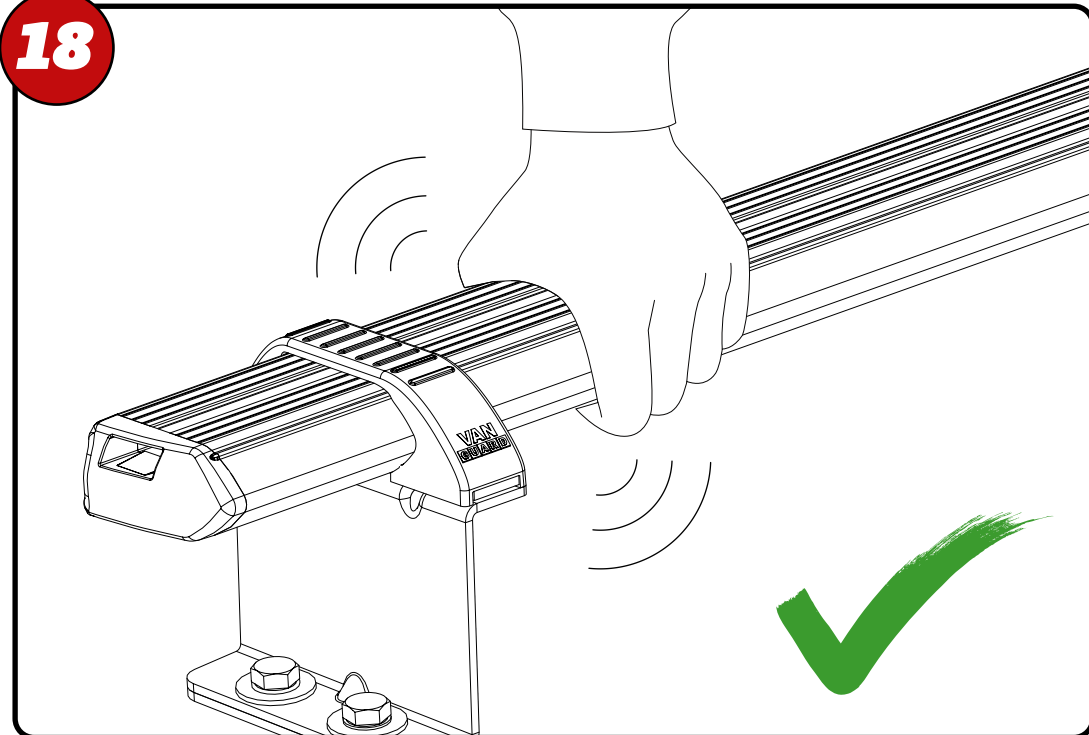

16

17

18

MAX ???KG

MAX ???KG

MAX 60KG

ULTI Bar Trade
(Steel)

X1