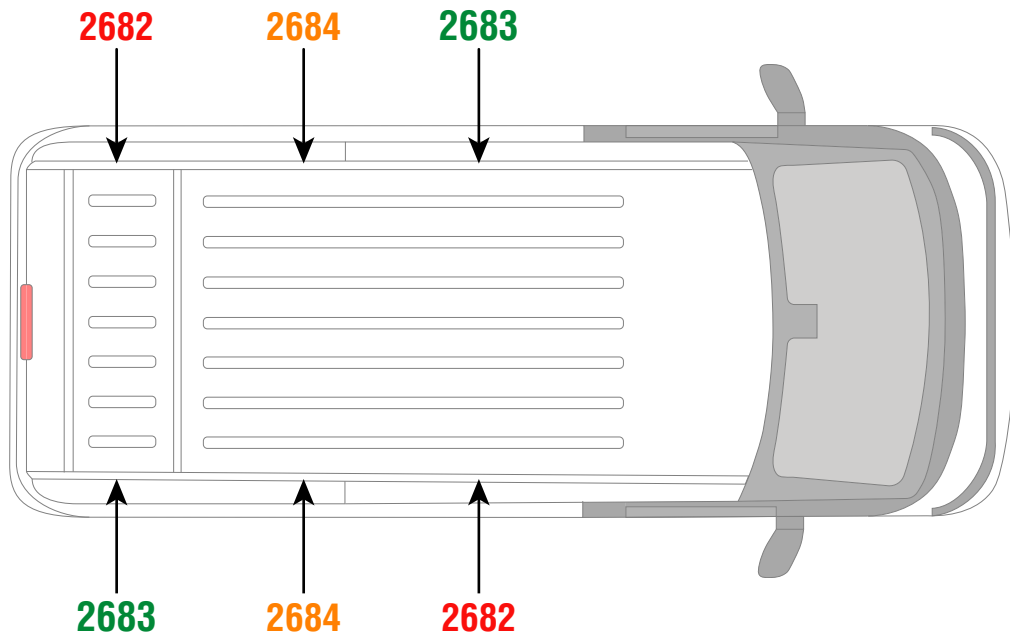

01

2682

2683

2684

02

R

F

R

F