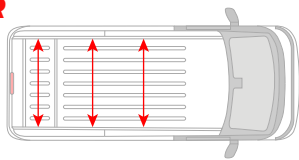

01

2682

2683

2684

02

R

F

R

F