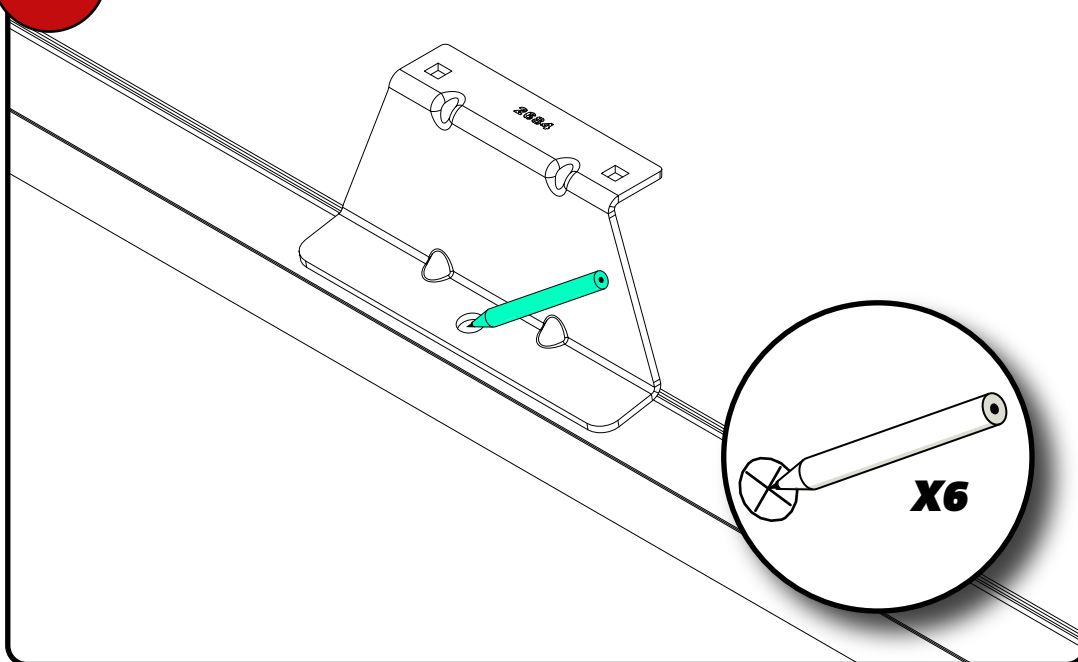

03

04

05

06

EN - STICK GASKETS TO ALL BRACKETS
DE - KLEBEN SIE DIE DICHTUNG AN ALLEN HALTERUNGEN
FR - COUSSINETS ADHÉSIFS À TOUS LES SUPPORTS
NL - PLAK PAKKING OP ALLE BEUGELS
ES - PEGA LAS ALMOHADILLAS A TODOS LOS SOPORTES
IT - ADESIVI GUARNIZIONI A TUTTE LE STAFFE

SV - FÄST GUMMI PÅ ALLA FÄSTEN
DA - KLÆB GUMMI PÅ ALLE BESLAG
NO - PLIST GUMMI PÅ ALLE BRAKKETER
PL - NAKLEJ USZCZELKI DO WSZYSTKICH WSPORNIKÓW
CS - PŘILEPTE TĚSNĚNÍ NA VŠECHNY DRŽÁKY