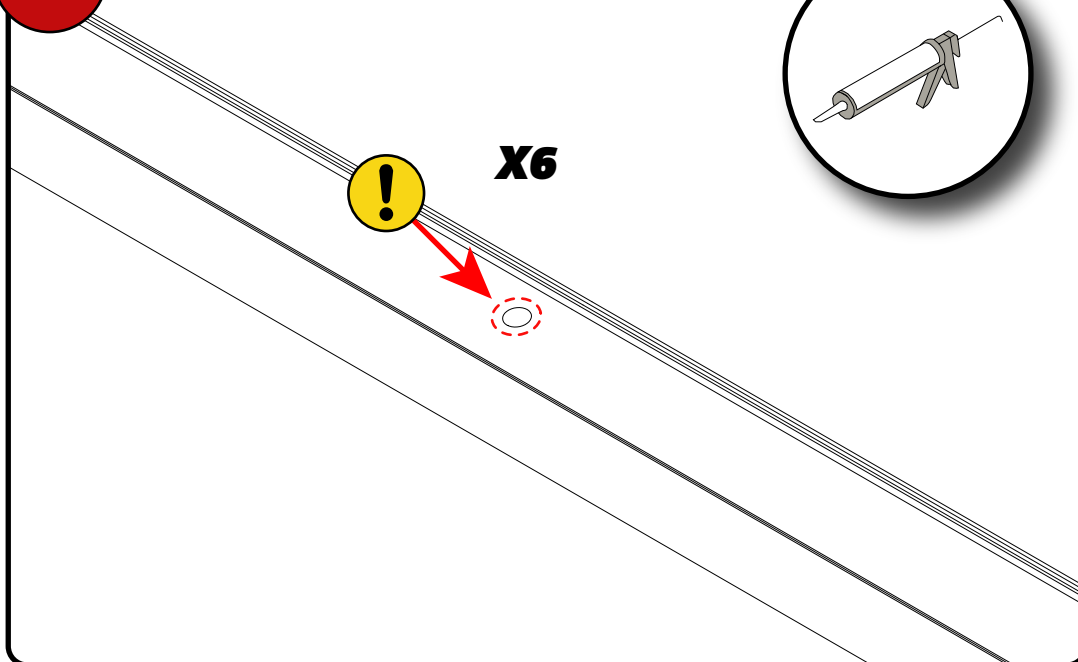

03

04

05

06

EN - STICK GASKETS TO ALL BRACKETS
DE - KLEBEN SIE DIE DICHTUNG AN ALLEN HALTERUNGEN
FR - COUSSINETS ADHÉSIFS À TOUS LES SUPPORTS
NL - PLAK PAKKING OP ALLE BEUGELS
ES - PEGA LAS ALMOHADILLAS A TODOS LOS SOPORTES
IT - ADESIVI GUARNIZIONI A TUTTE LE STAFFE

SV - FÄST GUMMI PÅ ALLA FÄSTEN
DA - KLÆB GUMMI PÅ ALLE BESLAG
NO - PLIST GUMMI PÅ ALLE BRAKKETER
PL - NAKLEJ USZCZELKI DO WSZYSTKICH WSPORNIKÓW
CS - PŘILEPTE TĚSNĚNÍ NA VŠECHNY DRŽÁKY