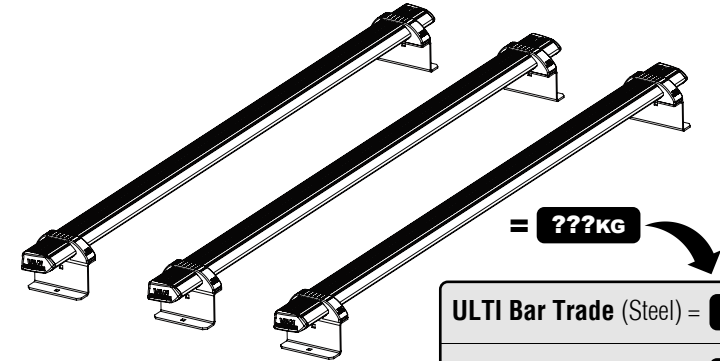

Van Guard Accessories Ltd
 Fair Oak Close, Exeter Airport Business Park,
 Exeter, Devon, EX5 2UL
 www.van-guard.co.uk

354-3

Vehicle:
 Maxus eDeliver 5 2024 -
Wheel Base: L1
Roof Height: H1
Rear Doors: Twin