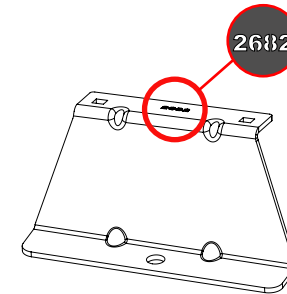

01

2682

2683

2684

02

R

F

R

F