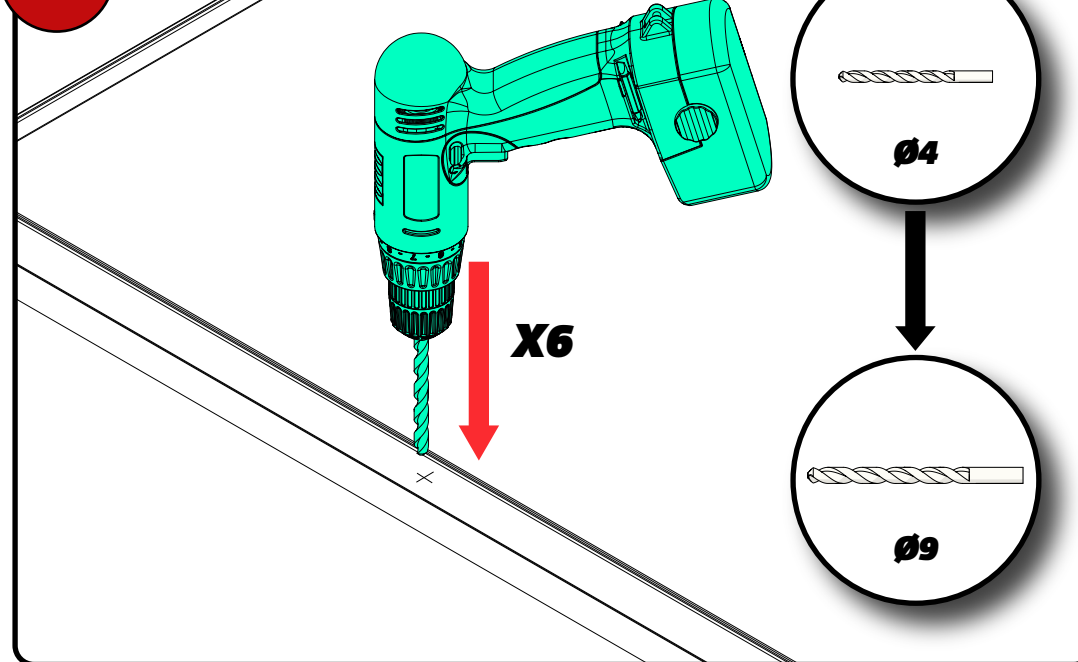

03

04

05

06

EN - STICK GASKETS TO ALL BRACKETS
DE - KLEBEN SIE DIE DICHTUNG AN ALLEN HALTERUNGEN
FR - COUSSINETS ADHÉSIFS À TOUS LES SUPPORTS
NL - PLAK PAKKING OP ALLE BEUGELS
ES - PEGA LAS ALMOHADILLAS A TODOS LOS SOPORTES
IT - ADESIVI GUARNIZIONI A TUTTE LE STAFFE

SV - FÄST GUMMI PÅ ALLA FÄSTEN
DA - KLÆB GUMMI PÅ ALLE BESLAG
NO - PLIST GUMMI PÅ ALLE BRAKKETER
PL - NAKLEJ USZCZELKI DO WSZYSTKICH WSPORNIKÓW
CS - PŘILEPTE TĚSNĚNÍ NA VŠECHNY DRŽÁKY