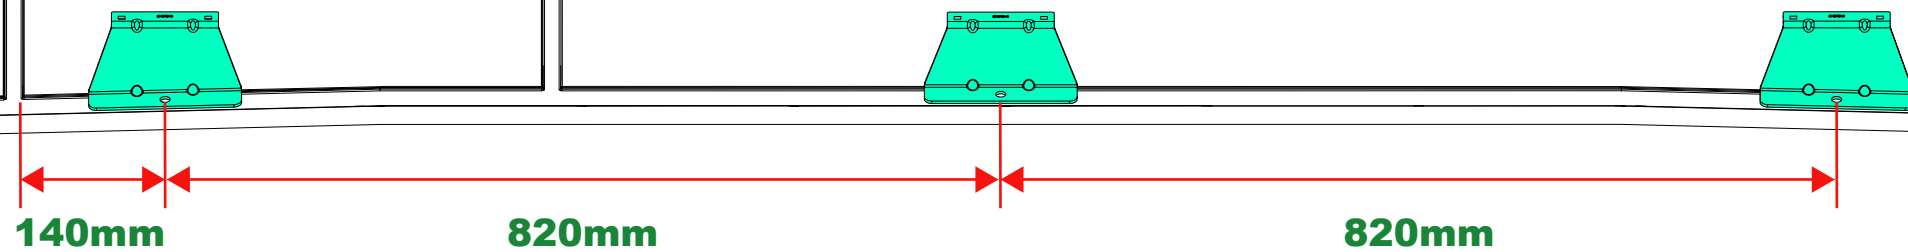

01

2682

2683

2684

02

R

F

R

F