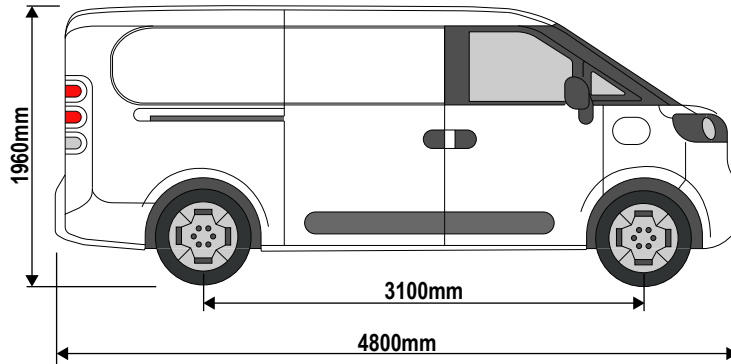

Van Guard Accessories Ltd
 Fair Oak Close, Exeter Airport Business Park,
 Exeter, Devon, EX5 2UL
 www.van-guard.co.uk

354-3

Vehicle:
 Maxus eDeliver 5 2024 -
Wheel Base: L1
Roof Height: H1
Rear Doors: Twin