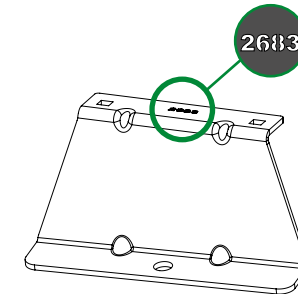

01

2682

2683

2684

02

R

F

R

F