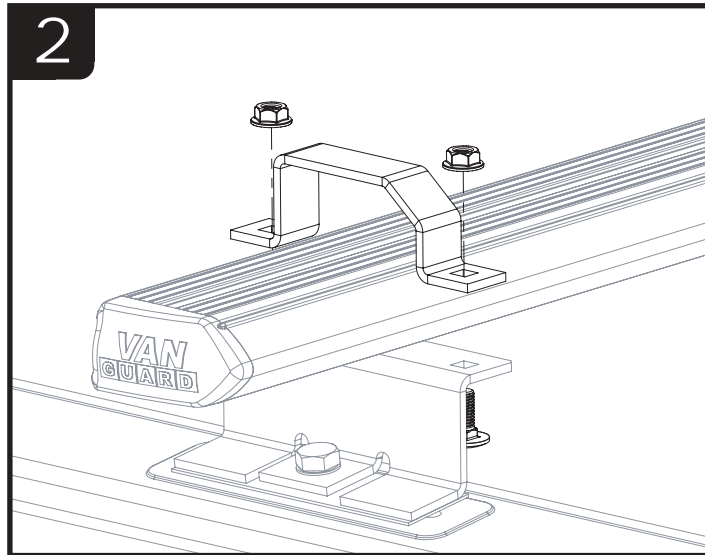

	VGREB-2	VGREB-3	VGREB-4
ME0874	X4	X6	X8
FX4016	X8	X12	X16
FX4042	X8	X12	X16

1

2

3

8Nm

This FITTING INSTRUCTION is the property of VAN GUARD ACCESSORIES LTD. and must not be used for manufacturing purposes, copied nor communicated in any way to third parties without written permission from VAN GUARD ACCESSORIES LTD.
IN8193_B