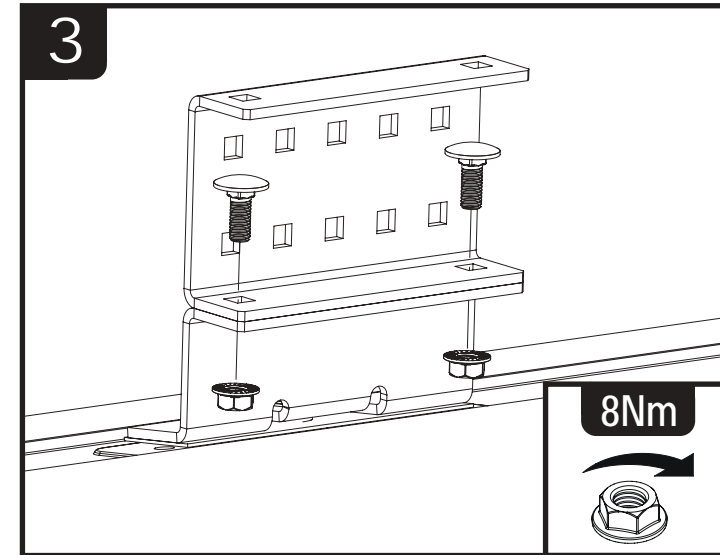

	VGREB-2	VGREB-3	VGREB-4
ME0874	X4	X6	X8
FX4016	X8	X12	X16
FX4042	X8	X12	X16

1

2

3

8Nm

This FITTING INSTRUCTION is the property of VAN GUARD ACCESSORIES LTD. and must not be used for manufacturing purposes, copied nor communicated in any way to third parties without written permission from VAN GUARD ACCESSORIES LTD.
IN8193_B