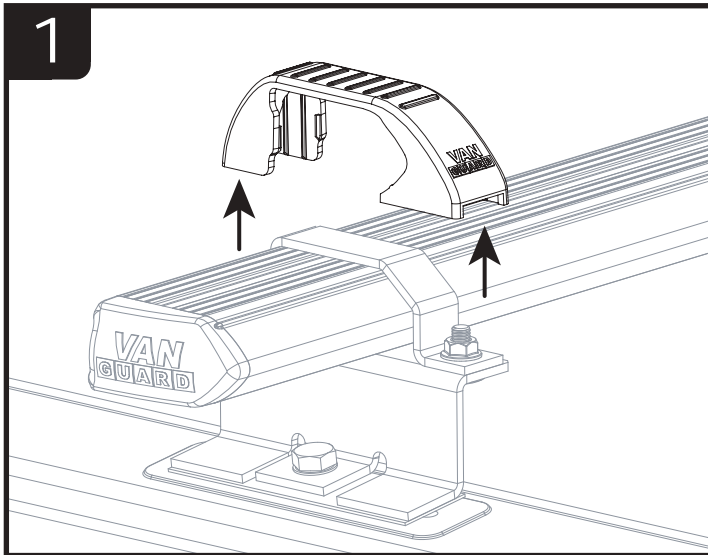

	VGREB-2	VGREB-3	VGREB-4
ME0874	X4	X6	X8
FX4016	X8	X12	X16
FX4042	X8	X12	X16

1

2

3

8Nm

This FITTING INSTRUCTION is the property of VAN GUARD ACCESSORIES LTD. and must not be used for manufacturing purposes, copied nor communicated in any way to third parties without written permission from VAN GUARD ACCESSORIES LTD.
IN8193_B