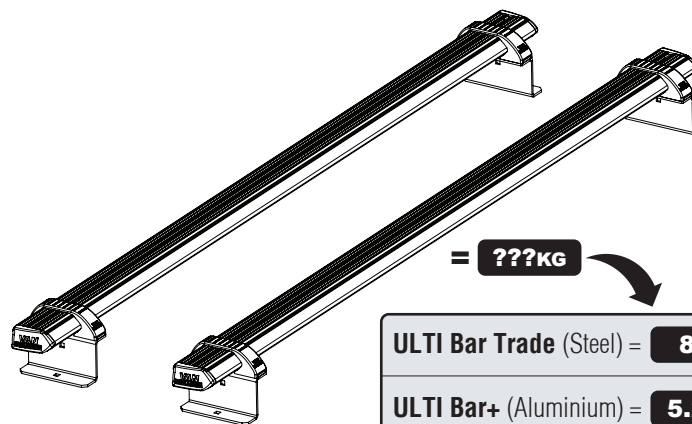

211-2

Vehicle:

Vauxhall Vivaro: 2001 - 2014
Renault Trafic: 2001 - 2014
Nissan Primastar: 2001 - 2014

Wheel Base: LWB (L2)

Roof Height: High (H2)

Rear Doors: Twin