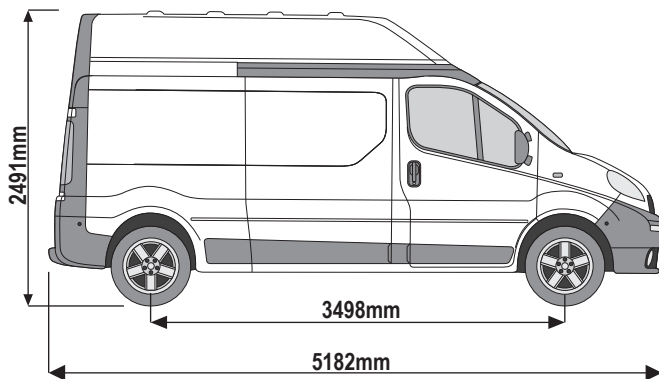

211-2

Vehicle:

Vauxhall Vivaro: 2001 - 2014
Renault Trafic: 2001 - 2014
Nissan Primastar: 2001 - 2014

Wheel Base: LWB (L2)

Roof Height: High (H2)

Rear Doors: Twin