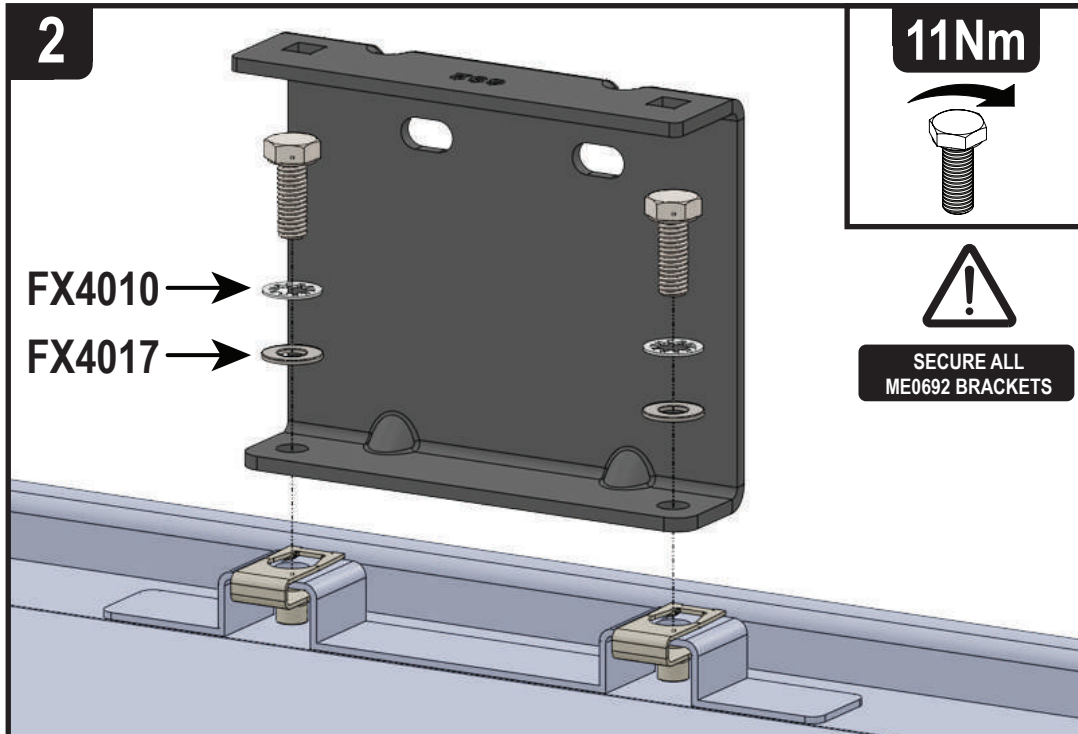

Vehicle:

Vauxhall Vivaro: 2001 - 2014
 Renault Trafic: 2001 - 2014
 Nissan Primastar: 2001 - 2014

Wheel Base: LWB (L2)

Roof Height: Low (H1)

Rear Doors: Twin / Tailgate

? Please note that the front fixing point is not used when fitting this product to a low roof (H1) model. If fitting this product to a high roof (H2) model any fixing point can be used.