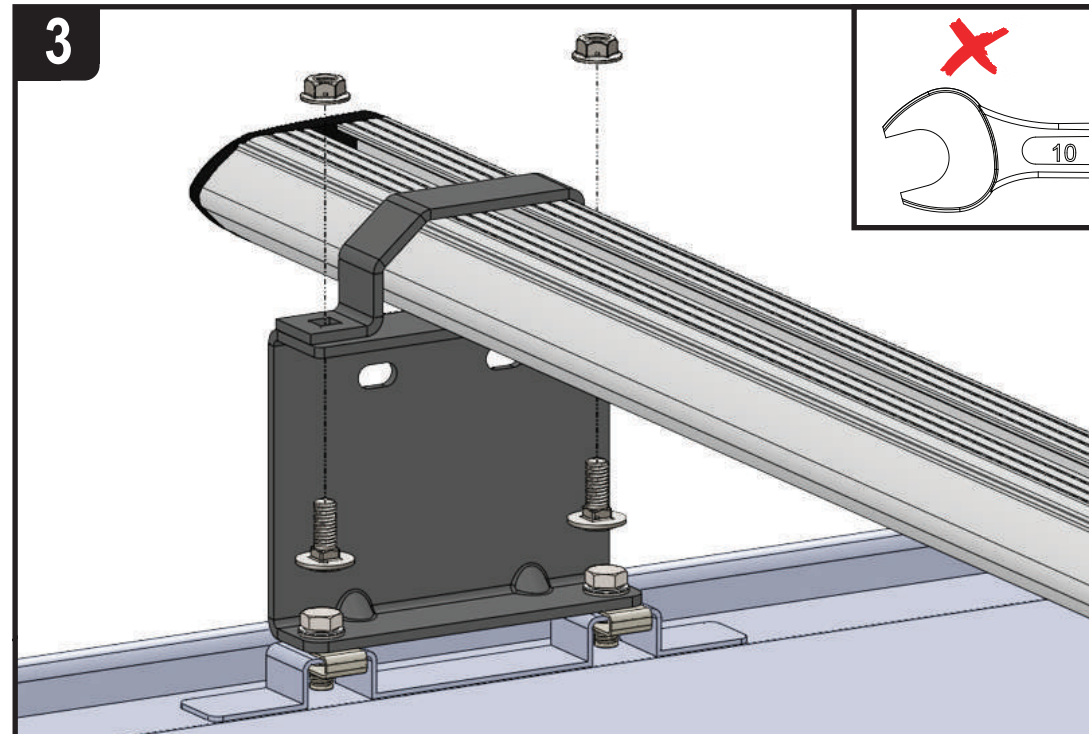

Vehicle:

Vauxhall Vivaro: 2001 - 2014
 Renault Trafic: 2001 - 2014
 Nissan Primastar: 2001 - 2014

Wheel Base: LWB (L2)

Roof Height: Low (H1)

Rear Doors: Twin / Tailgate

? Please note that the front fixing point is not used when fitting this product to a low roof (H1) model. If fitting this product to a high roof (H2) model any fixing point can be used.