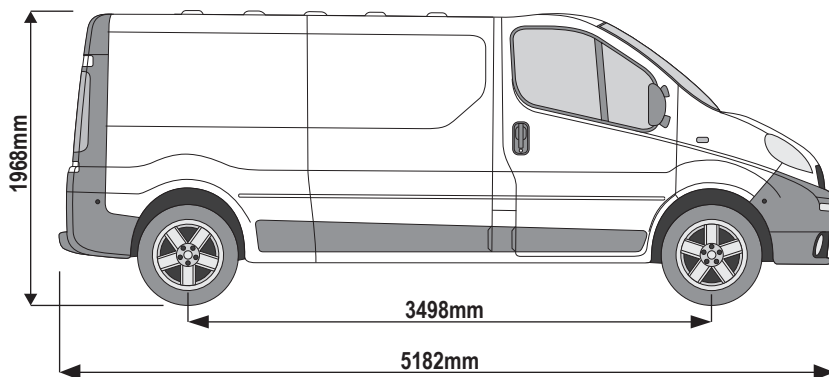

Rear Doors: Twin

255-2

Vehicle:

Vauxhall Vivaro: 2001 - 2014
 Renault Trafic: 2001 - 2014
 Nissan Primastar: 2001 - 2014

Wheel Base: SWB (L1)

Roof Height: Low (H1)

Rear Doors: Twin / Tailgate

255-2

Vehicle:

Vauxhall Vivaro: 2001 - 2014
 Renault Trafic: 2001 - 2014
 Nissan Primastar: 2001 - 2014

Wheel Base: LWB (L2)

Roof Height: Low (H1)

Rear Doors: Twin / Tailgate

? Please note that the front fixing point is not used when fitting this product to a low roof (H1) model. If fitting this product to a high roof (H2) model any fixing point can be used.