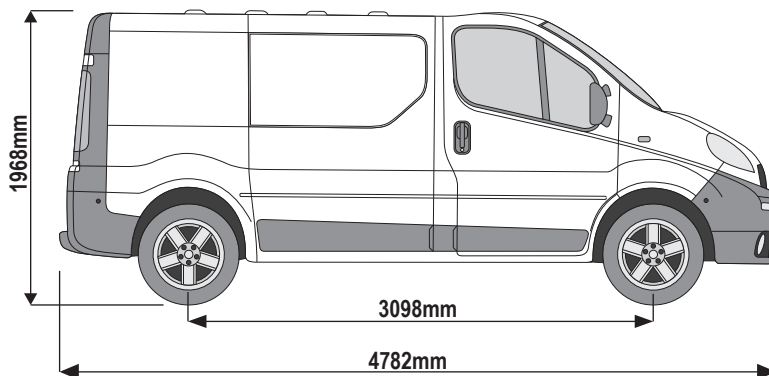

Rear Doors: Twin

255-2

Vehicle:

Vauxhall Vivaro: 2001 - 2014
 Renault Trafic: 2001 - 2014
 Nissan Primastar: 2001 - 2014

Wheel Base: SWB (L1)

Roof Height: Low (H1)

Rear Doors: Twin / Tailgate

255-2