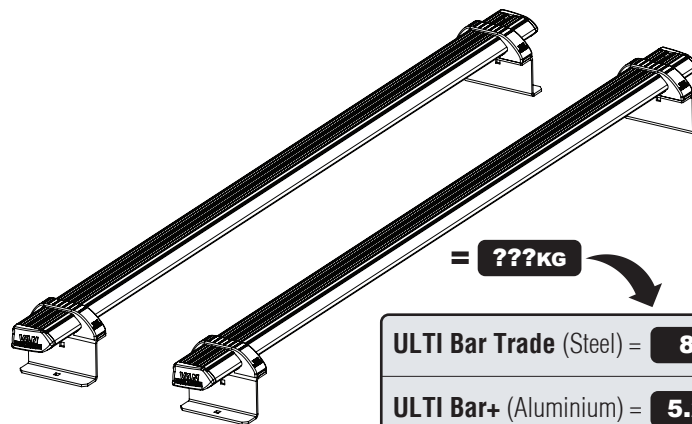

211-2

Vehicle:

Fiat Talento: 2016-2020
Nissan NV300: 2016-2021
Nissan Primastar: 2022 on
Renault Trafic: 2014 on
Vauxhall Vivaro: 2014-2019

Wheel Base: SWB (L1)

Roof Height: High (H2)

Rear Doors: Twin