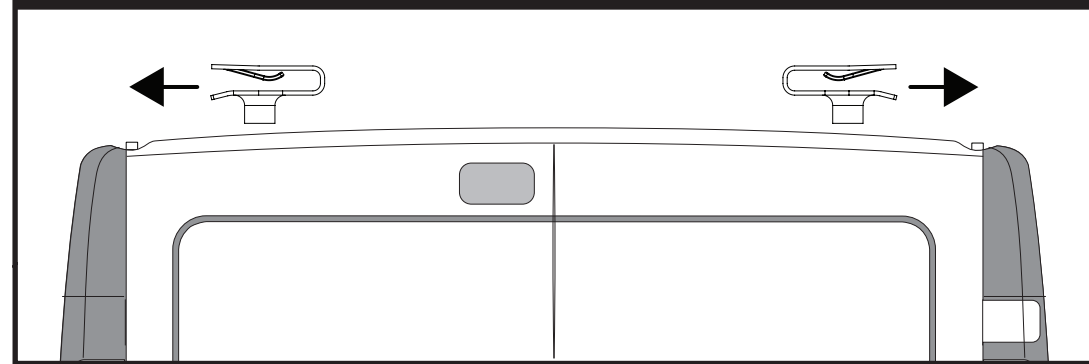

Vehicle:

Vauxhall Vivaro: 2001 - 2014
 Renault Trafic: 2001 - 2014
 Nissan Primastar: 2001 - 2014

Wheel Base: LWB (L2)

Roof Height: Low (H1)

Rear Doors: Twin / Tailgate

? Please note that the front fixing point is not used when fitting this product to a low roof (H1) model. If fitting this product to a high roof (H2) model any fixing point can be used.