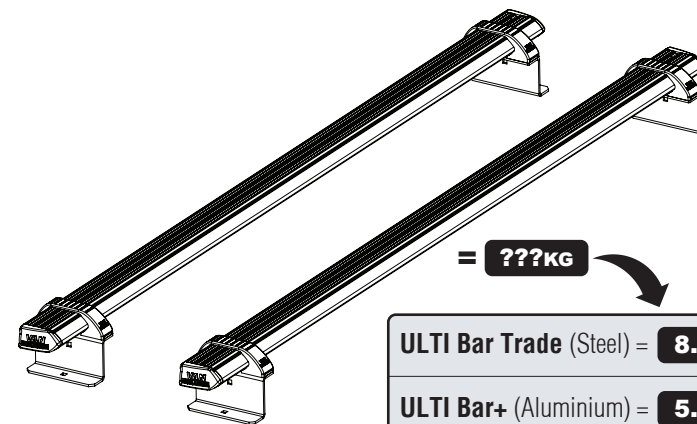

Vehicle:

Vauxhall Vivaro: 2001 - 2014
 Renault Trafic: 2001 - 2014
 Nissan Primastar: 2001 - 2014

Wheel Base: LWB (L2)

Roof Height: Low (H1)

Rear Doors: Twin / Tailgate

? Please note that the front fixing point is not used when fitting this product to a low roof (H1) model. If fitting this product to a high roof (H2) model any fixing point can be used.