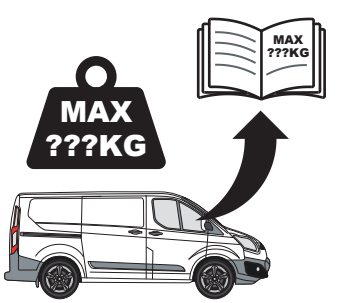

Vehicle:

Vauxhall Vivaro: 2001 - 2014
 Renault Trafic: 2001 - 2014
 Nissan Primastar: 2001 - 2014

Wheel Base: LWB (L2)

Roof Height: Low (H1)

Rear Doors: Twin / Tailgate

? Please note that the front fixing point is not used when fitting this product to a low roof (H1) model. If fitting this product to a high roof (H2) model any fixing point can be used.

4

5

6

1.

2.

3.

**MAX
???KG**

ULTI Bar Trade <small>(Steel)</small>	ULTI Bar+ <small>(Aluminium)</small>
 X1	 X1