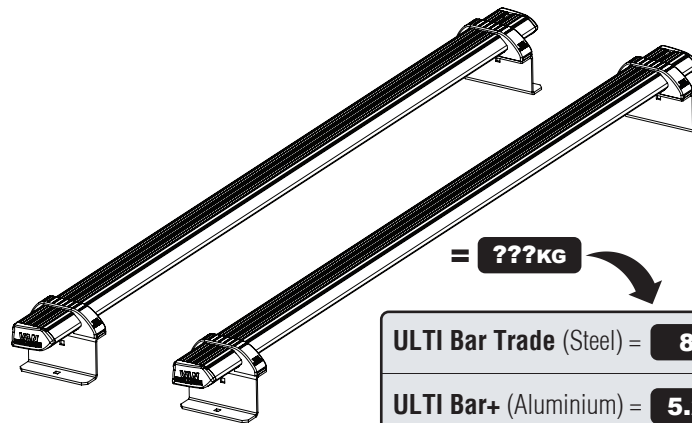

Customercare@van-guard.co.uk
UK +44 (0) 1392 368 351

MA6167

X2

MA6166

ULTI Bar Trade
(Steel)

X2

ULTI Bar+
(Aluminium)

211-2

Vehicle:

Vauxhall Vivaro: 2001 - 2014
 Renault Trafic: 2001 - 2014
 Nissan Primastar: 2001 - 2014

Wheel Base: SWB (L1)

Roof Height: High (H2)

Rear Doors: Twin

211-2

Vehicle:

Vauxhall Vivaro: 2001 - 2014
 Renault Trafic: 2001 - 2014
 Nissan Primastar: 2001 - 2014