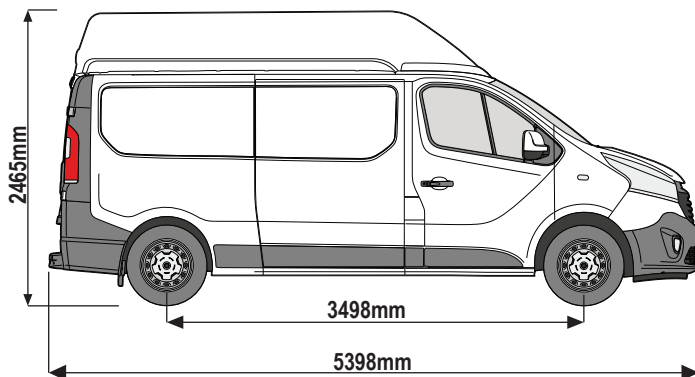

211-2

Vehicle:

Fiat Talento: 2016-2020
Nissan NV300: 2016-2021
Nissan Primastar: 2022 on
Renault Trafic: 2014 on
Vauxhall Vivaro: 2014-2019

Wheel Base: LWB (L2)

Roof Height: High (H2)

Rear Doors: Twin