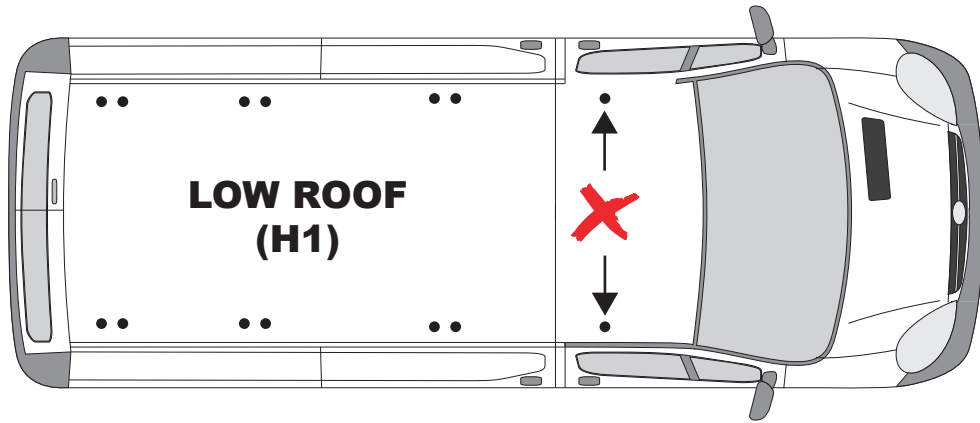

Vehicle:

Vauxhall Vivaro: 2001 - 2014
 Renault Trafic: 2001 - 2014
 Nissan Primastar: 2001 - 2014

Wheel Base: LWB (L2)

Roof Height: Low (H1)

Rear Doors: Twin / Tailgate

? Please note that the front fixing point is not used when fitting this product to a low roof (H1) model. If fitting this product to a high roof (H2) model any fixing point can be used.