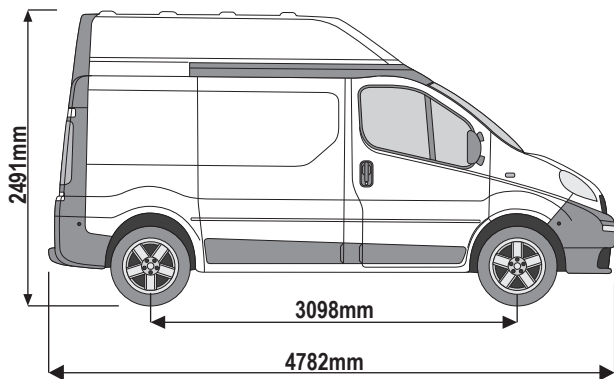

Vehicle:

Vauxhall Vivaro: 2001 - 2014
 Renault Trafic: 2001 - 2014
 Nissan Primastar: 2001 - 2014

Wheel Base: SWB (L1)

Roof Height: High (H2)

Rear Doors: Twin

211-2

Vehicle:

Vauxhall Vivaro: 2001 - 2014
 Renault Trafic: 2001 - 2014
 Nissan Primastar: 2001 - 2014