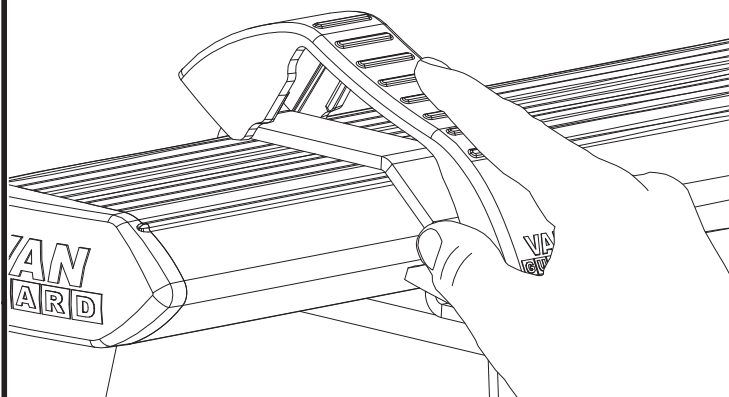

Vehicle:

Vauxhall Vivaro: 2001 - 2014
 Renault Trafic: 2001 - 2014
 Nissan Primastar: 2001 - 2014

Wheel Base: LWB (L2)

Roof Height: Low (H1)

Rear Doors: Twin / Tailgate

? Please note that the front fixing point is not used when fitting this product to a low roof (H1) model. If fitting this product to a high roof (H2) model any fixing point can be used.

4

5

6

1.

2.

3.

**MAX
???KG**

ULTI Bar Trade <small>(Steel)</small>	ULTI Bar+ <small>(Aluminium)</small>
 X1	 X1