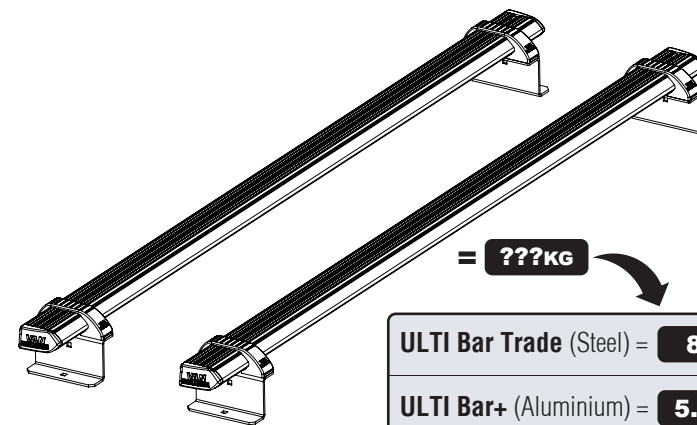

211-2

Vehicle:

Fiat Talento: 2016-2020
Nissan NV300: 2016-2021
Nissan Primastar: 2022 on
Renault Trafic: 2014 on
Vauxhall Vivaro: 2014-2019

Wheel Base: LWB (L2)

Roof Height: High (H2)

Rear Doors: Twin