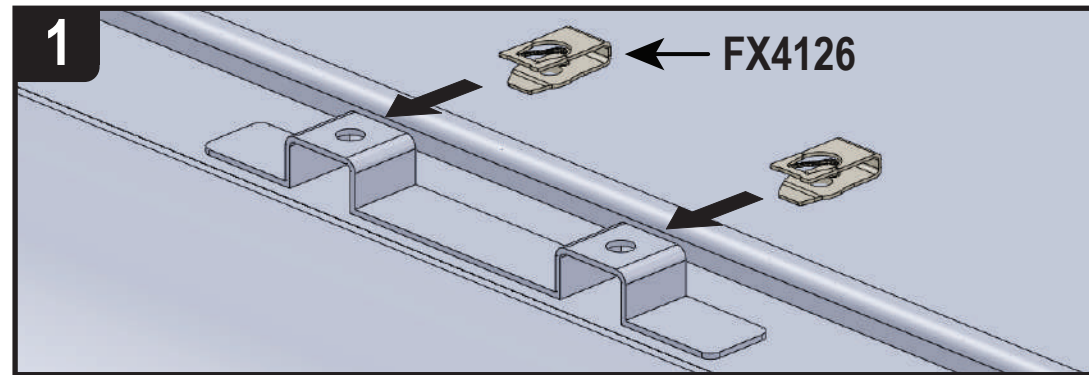

Vehicle:

Vauxhall Vivaro: 2001 - 2014
 Renault Trafic: 2001 - 2014
 Nissan Primastar: 2001 - 2014

Wheel Base: LWB (L2)

Roof Height: Low (H1)

Rear Doors: Twin / Tailgate

? Please note that the front fixing point is not used when fitting this product to a low roof (H1) model. If fitting this product to a high roof (H2) model any fixing point can be used.