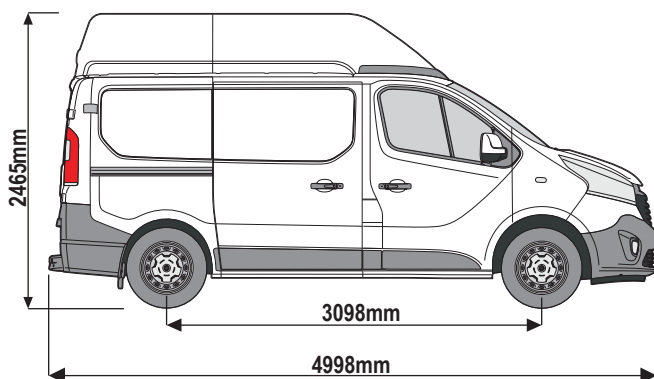

Vehicle:

Vauxhall Vivaro: 2001 - 2014
 Renault Trafic: 2001 - 2014
 Nissan Primastar: 2001 - 2014

Wheel Base: SWB (L1)

Roof Height: High (H2)

Rear Doors: Twin

211-2

Vehicle:

Vauxhall Vivaro: 2001 - 2014
 Renault Trafic: 2001 - 2014
 Nissan Primastar: 2001 - 2014

Wheel Base: LWB (L2)

Roof Height: High (H2)

Rear Doors: Twin

211-2

Vehicle:

Fiat Talento: 2016-2020
 Nissan NV300: 2016-2021
 Nissan Primastar: 2022 on
 Renault Trafic: 2014 on
 Vauxhall Vivaro: 2014-2019

Wheel Base: SWB (L1)

Roof Height: High (H2)

Rear Doors: Twin

211-2

Vehicle:

Fiat Talento: 2016-2020
 Nissan NV300: 2016-2021
 Nissan Primastar: 2022 on
 Renault Trafic: 2014 on
 Vauxhall Vivaro: 2014-2019

Wheel Base: LWB (L2)

Roof Height: High (H2)