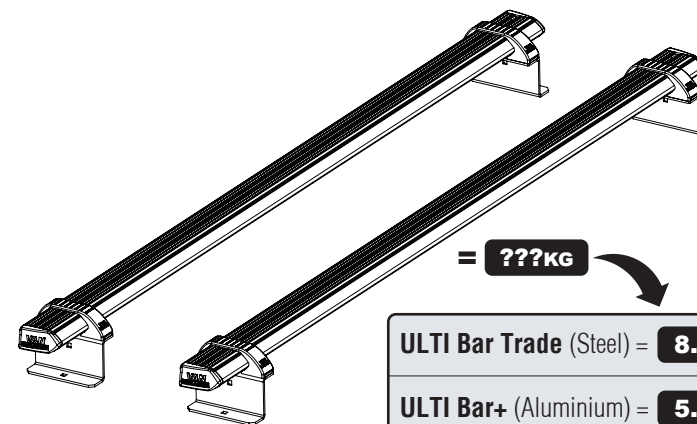

255-2

Vehicle:

Vauxhall Vivaro: 2001 - 2014
Renault Trafic: 2001 - 2014
Nissan Primastar: 2001 - 2014

Wheel Base: SWB (L1)

Roof Height: Low (H1)

Rear Doors: Twin / Tailgate