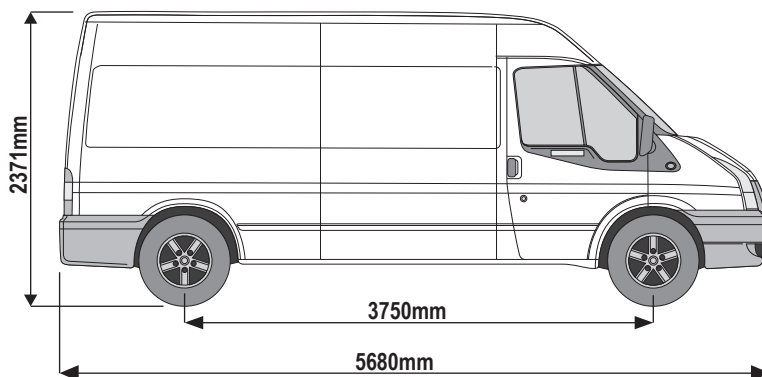

Roof Height: Medium (H2)

Rear Doors: Twin / Tailgate

VG153

Vehicle:

Ford Transit: 2000 - 2014

Wheel Base: LWB (L3)

Roof Height: Medium (H2)

Rear Doors: Twin / Tailgate