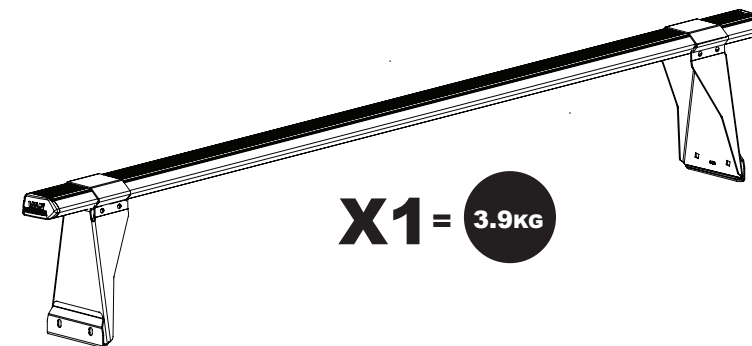

Roof Height: Medium (H2)

Rear Doors: Twin / Tailgate

VG153

Vehicle:

Ford Transit: 2000 - 2014

Wheel Base: LWB (L3)

Roof Height: Medium (H2)

Rear Doors: Twin / Tailgate