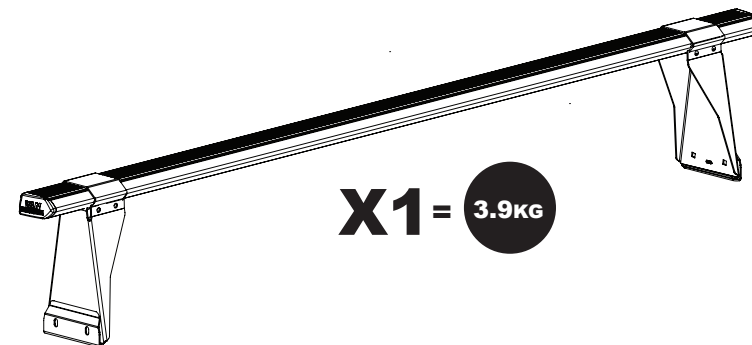

VG153

Vehicle:

Ford Transit: 2000 - 2014

Wheel Base: MWB (L2)

Roof Height: Medium (H2)

Rear Doors: Twin / Tailgate