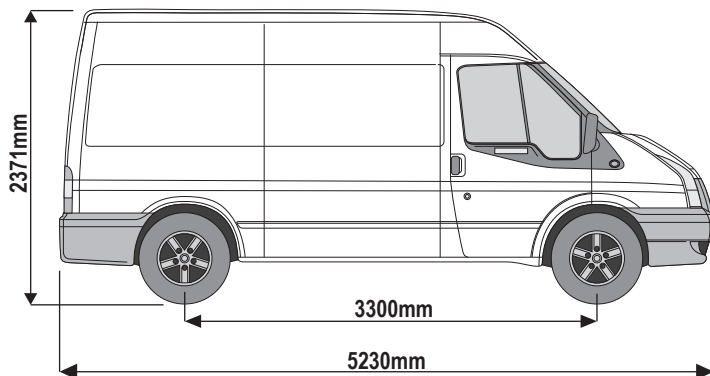

Roof Height: Medium (H2)

Rear Doors: Twin / Tailgate

VG153

Vehicle:

Ford Transit: 2000 - 2014

Wheel Base: LWB (L3)

Roof Height: Medium (H2)

Rear Doors: Twin / Tailgate